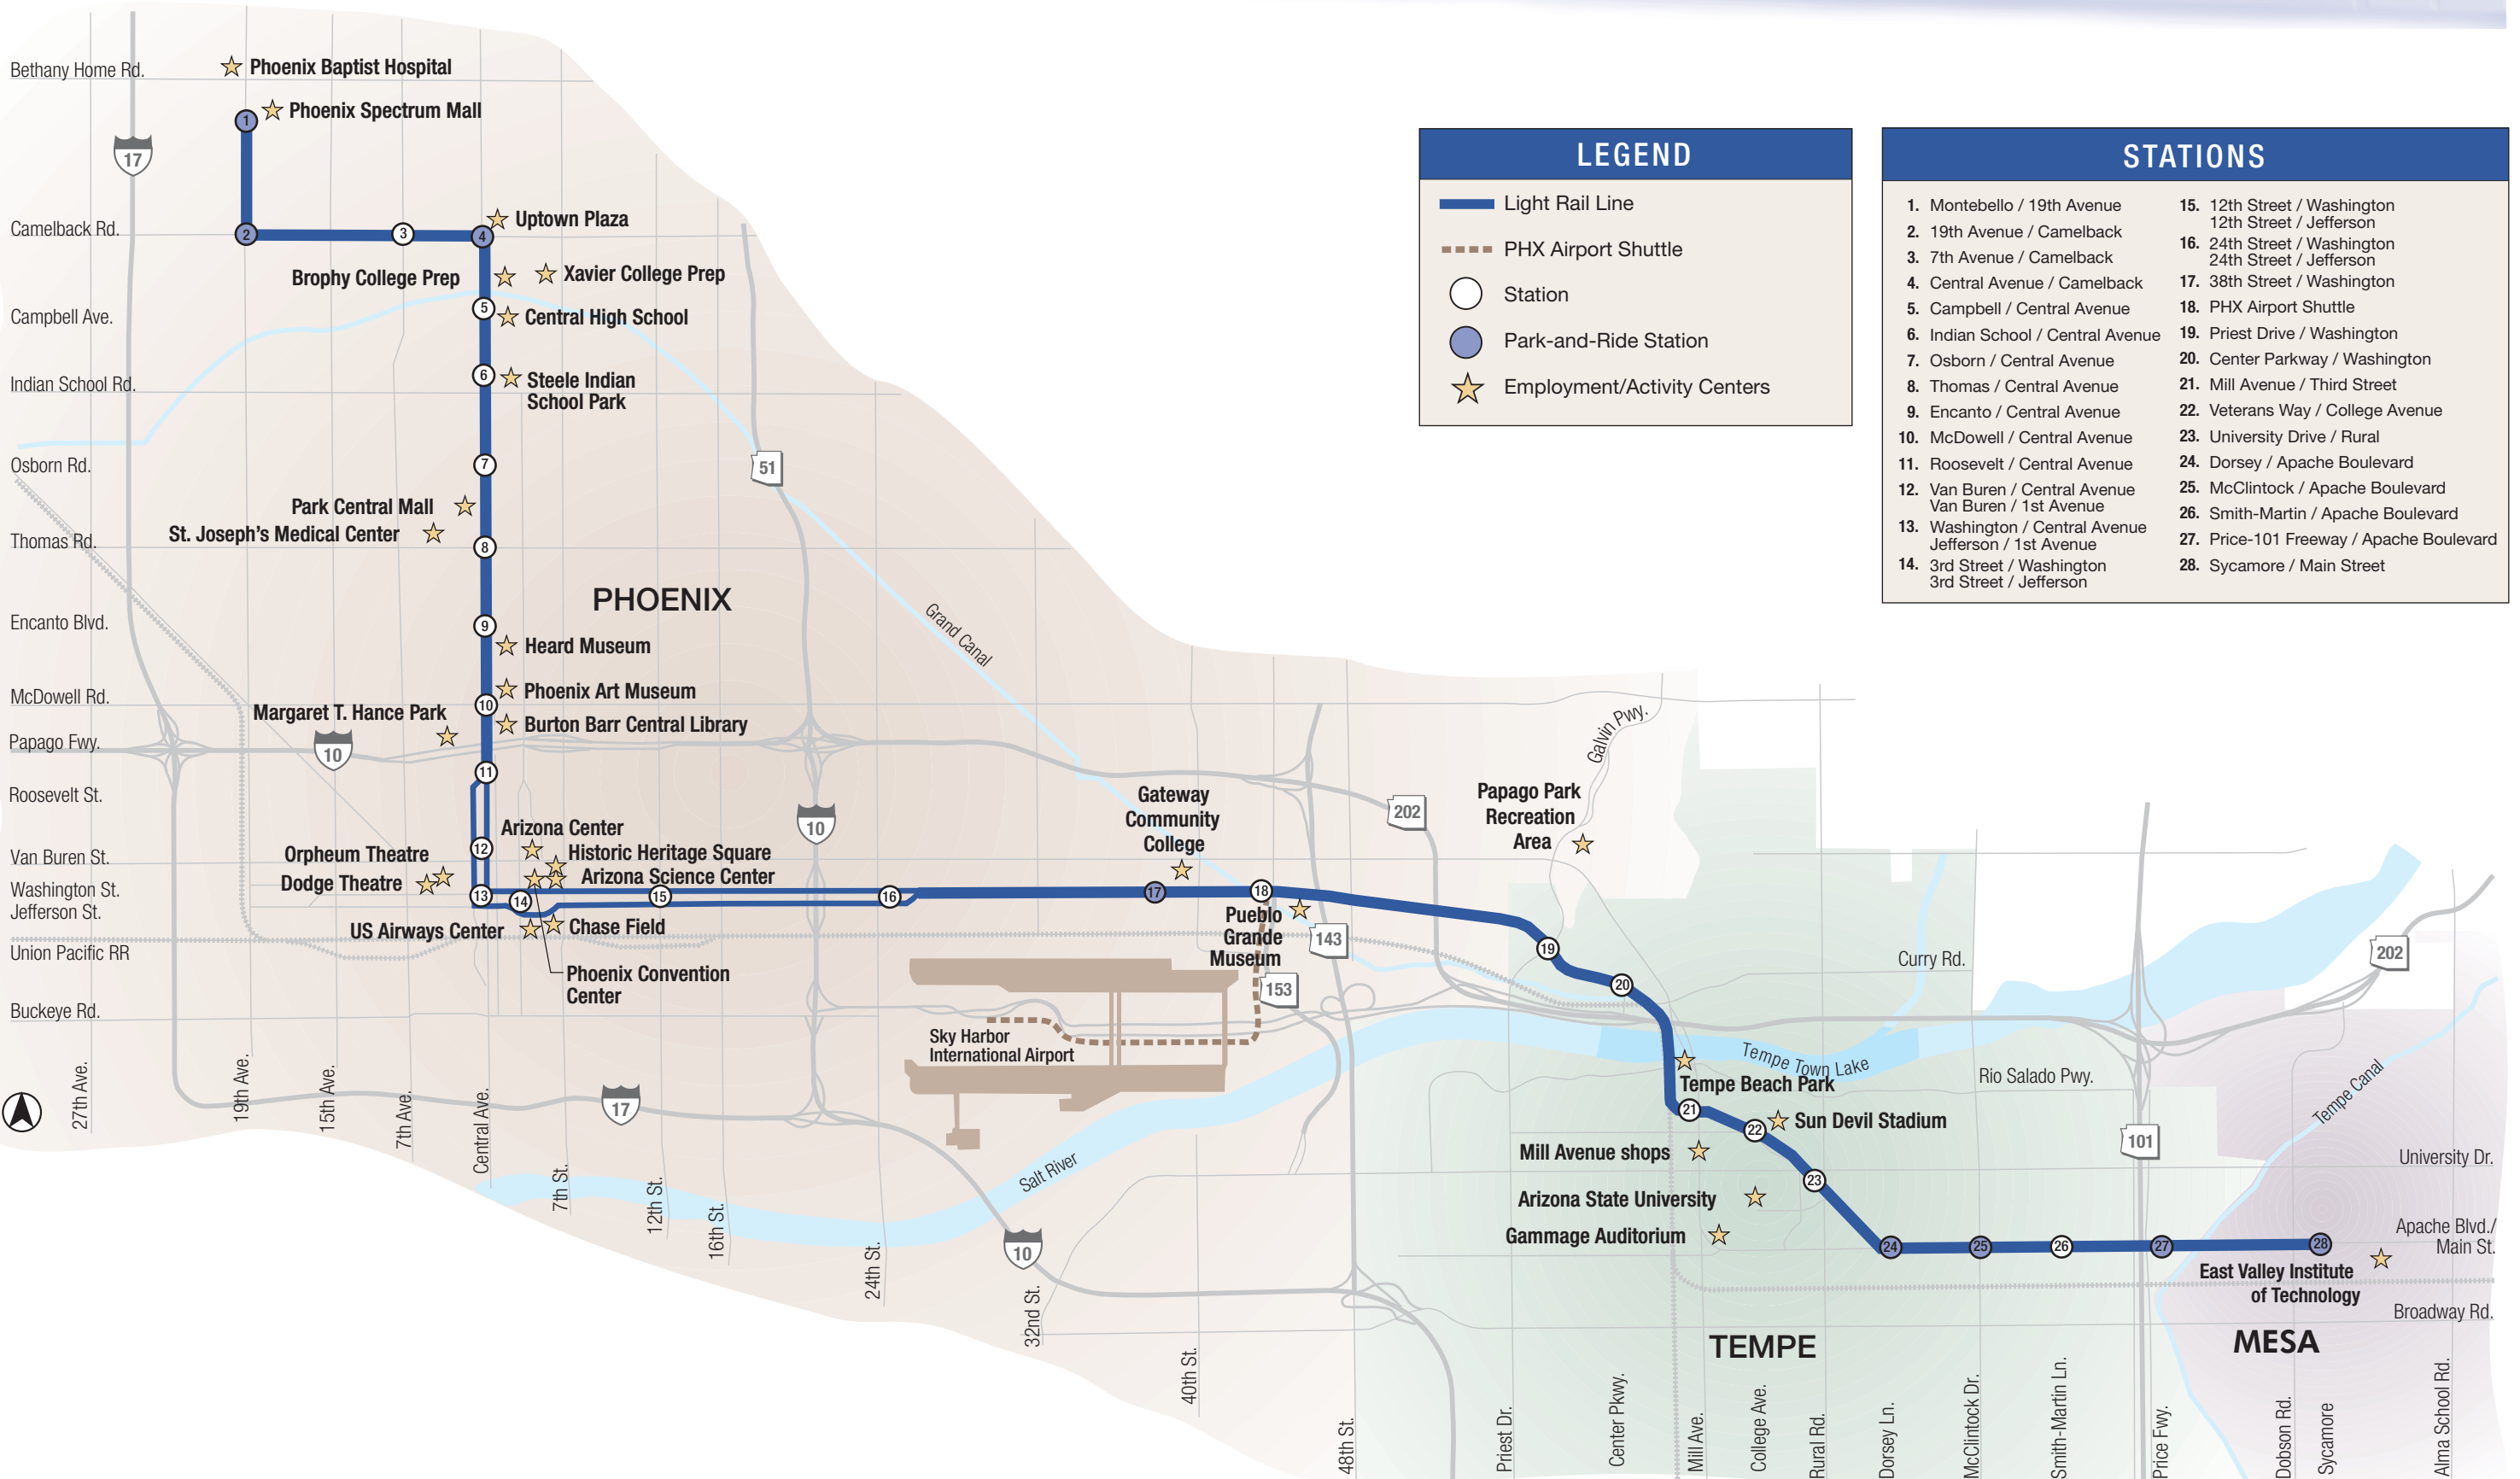

# METRO LIGHT RAIL ALIGNMENT

### LEGEND

- Light Rail Line
- - - PHX Airport Shuttle
- Station
- Park-and-Ride Station
- ★ Employment/Activity Centers

### STATIONS

1. Montebello / 19th Avenue	15. 12th Street / Washington
2. 19th Avenue / Camelback	16. 24th Street / Washington
3. 7th Avenue / Camelback	17. 24th Street / Jefferson
4. Central Avenue / Camelback	18. 38th Street / Washington
5. Campbell / Central Avenue	19. PHX Airport Shuttle
6. Indian School / Central Avenue	20. Priest Drive / Washington
7. Osborn / Central Avenue	21. Center Parkway / Washington
8. Thomas / Central Avenue	22. Mill Avenue / Third Street
9. Encanto / Central Avenue	23. Veterans Way / College Avenue
10. McDowell / Central Avenue	24. University Drive / Rural
11. Roosevelt / Central Avenue	25. Dorsey / Apache Boulevard
12. Van Buren / Central Avenue	26. McClintock / Apache Boulevard
13. Washington / Central Avenue	27. Smith-Martin / Apache Boulevard
14. Jefferson / 1st Avenue	28. Price-101 Freeway / Apache Boulevard
15. 3rd Street / Washington	
16. 3rd Street / Jefferson	