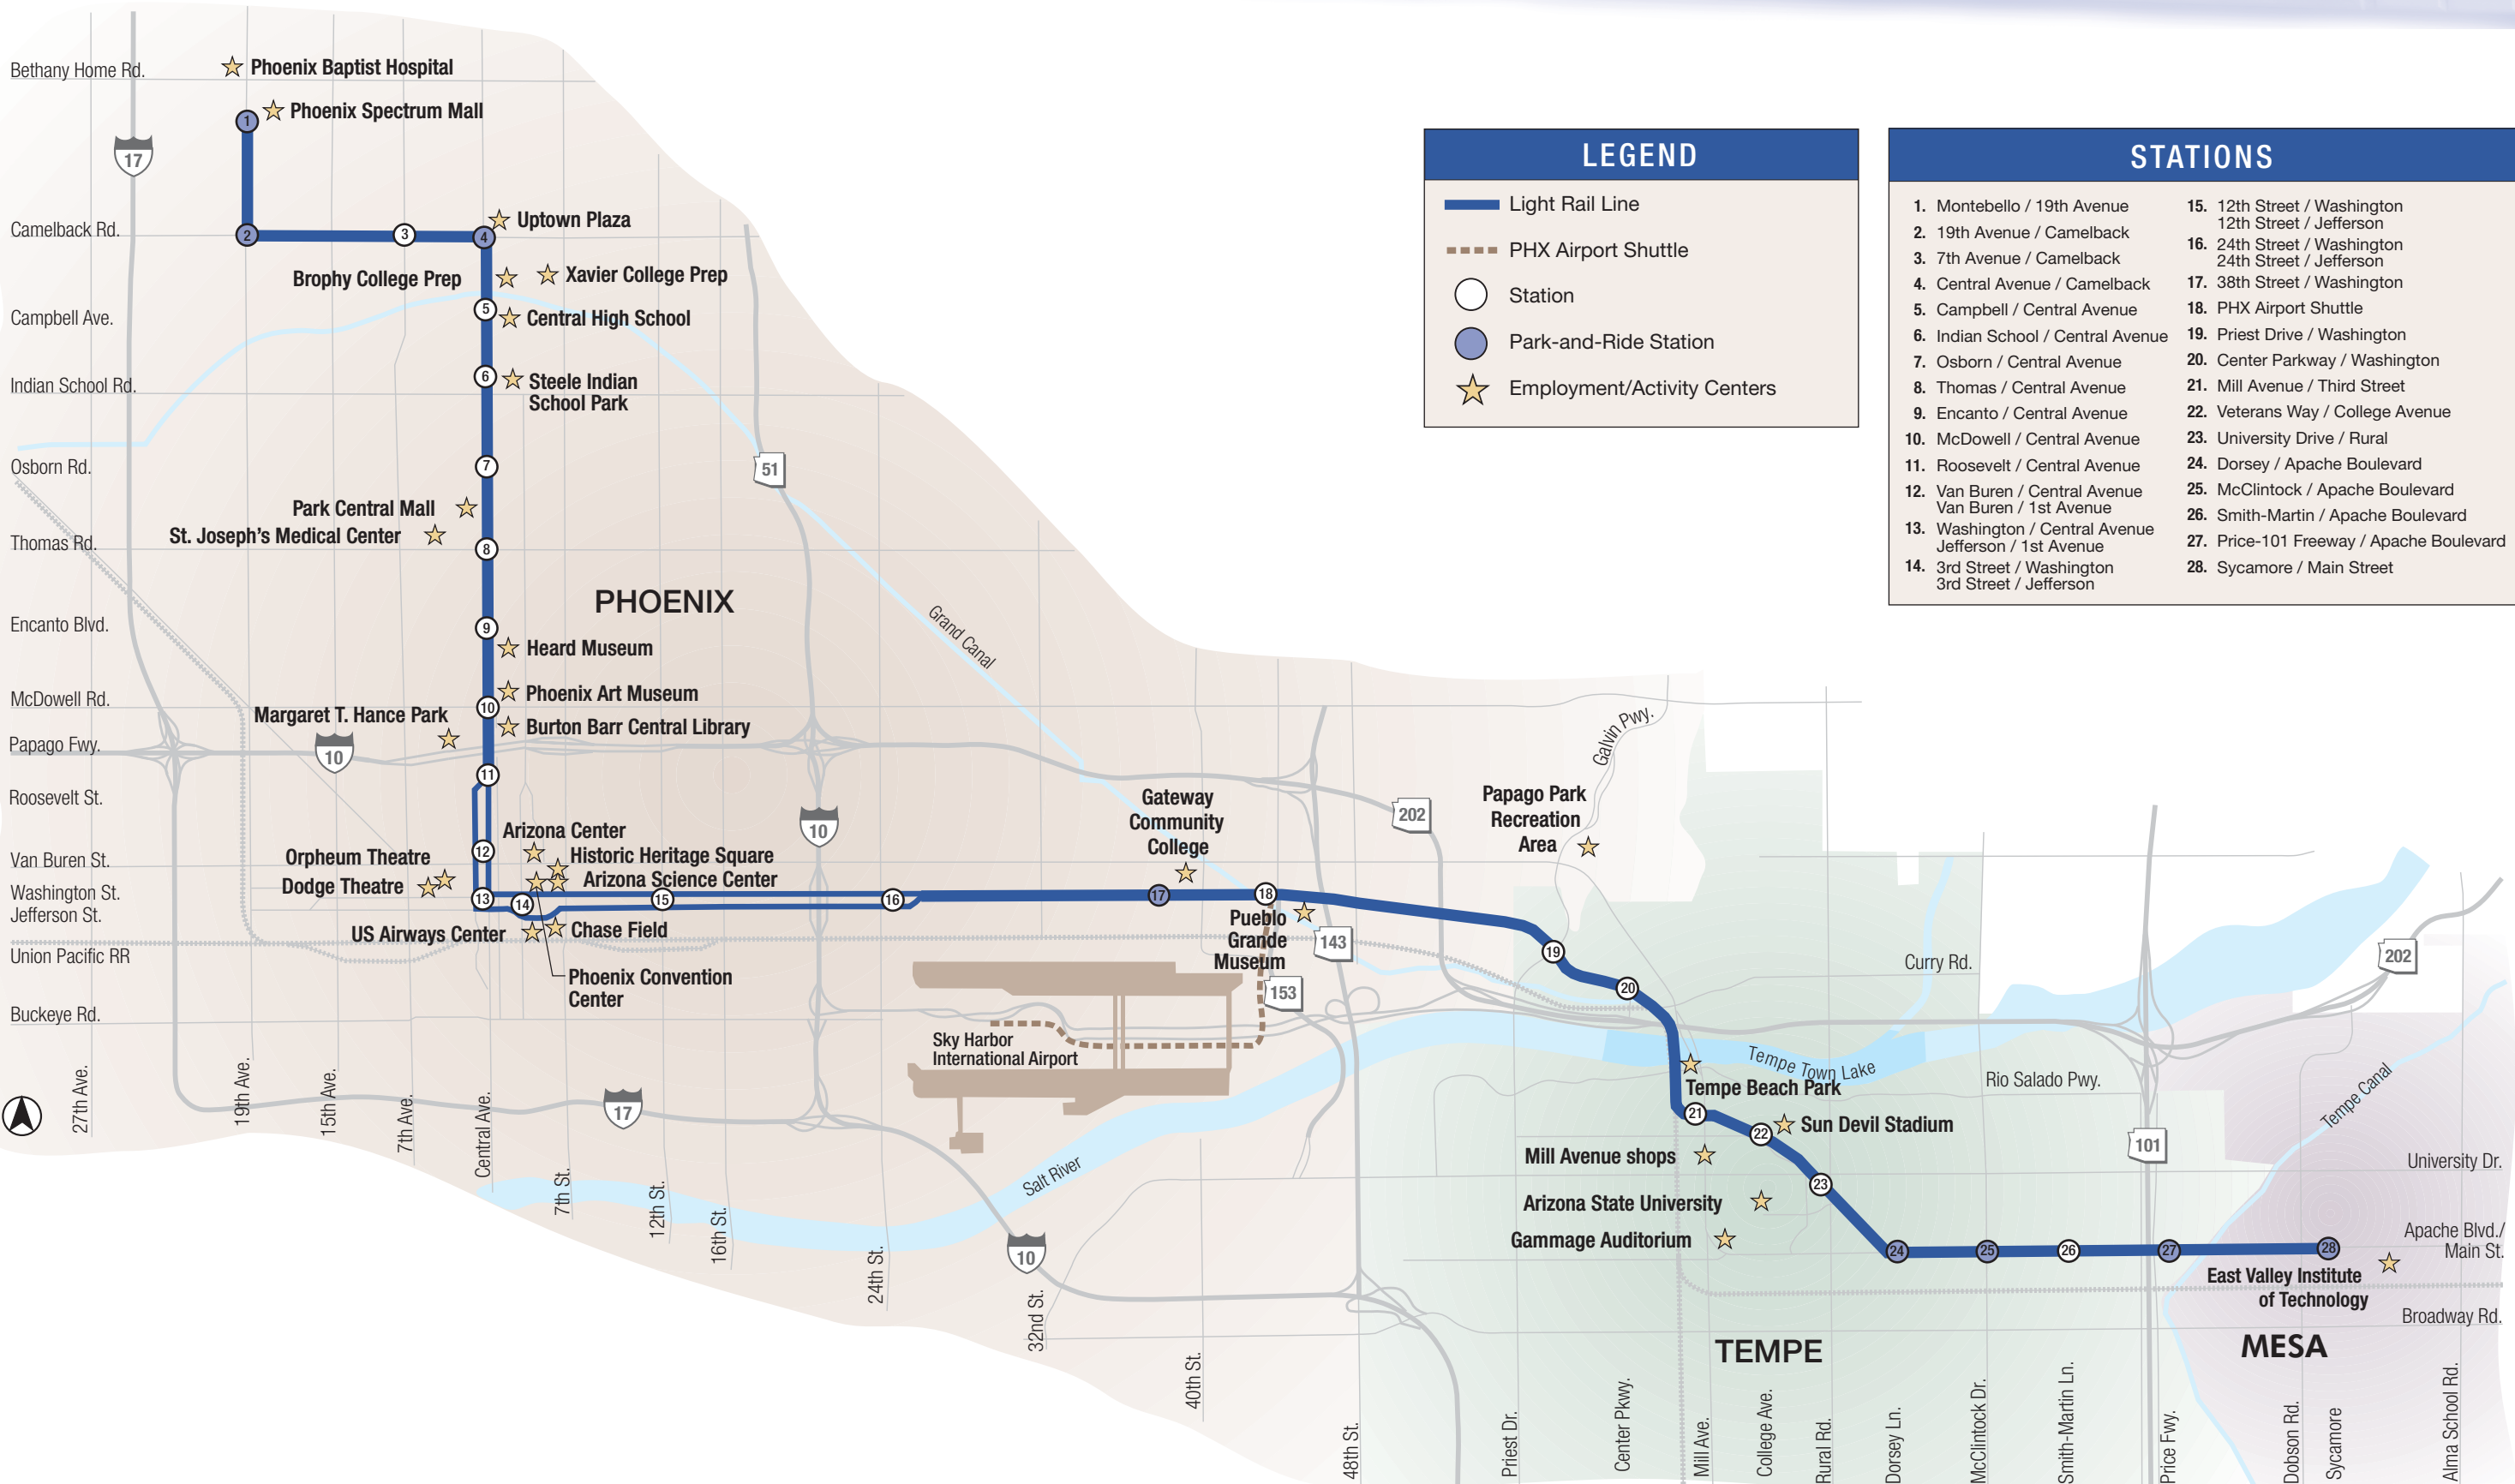

METRO LIGHT RAIL ALIGNMENT

LEGEND

- Light Rail Line
- - - PHX Airport Shuttle
- Station
- Park-and-Ride Station
- ★ Employment/Activity Centers

STATIONS

1. Montebello / 19th Avenue	15. 12th Street / Washington
2. 19th Avenue / Camelback	16. 24th Street / Washington
3. 7th Avenue / Camelback	17. 24th Street / Jefferson
4. Central Avenue / Camelback	18. 38th Street / Washington
5. Campbell / Central Avenue	19. PHX Airport Shuttle
6. Indian School / Central Avenue	20. Priest Drive / Washington
7. Osborn / Central Avenue	21. Center Parkway / Washington
8. Thomas / Central Avenue	22. Mill Avenue / Third Street
9. Encanto / Central Avenue	23. Veterans Way / College Avenue
10. McDowell / Central Avenue	24. University Drive / Rural
11. Roosevelt / Central Avenue	25. Dorsey / Apache Boulevard
12. Van Buren / Central Avenue	26. McClintock / Apache Boulevard
13. Washington / Central Avenue	27. Smith-Martin / Apache Boulevard
14. Jefferson / 1st Avenue	28. Price-101 Freeway / Apache Boulevard
15. 3rd Street / Washington	
16. 3rd Street / Jefferson	