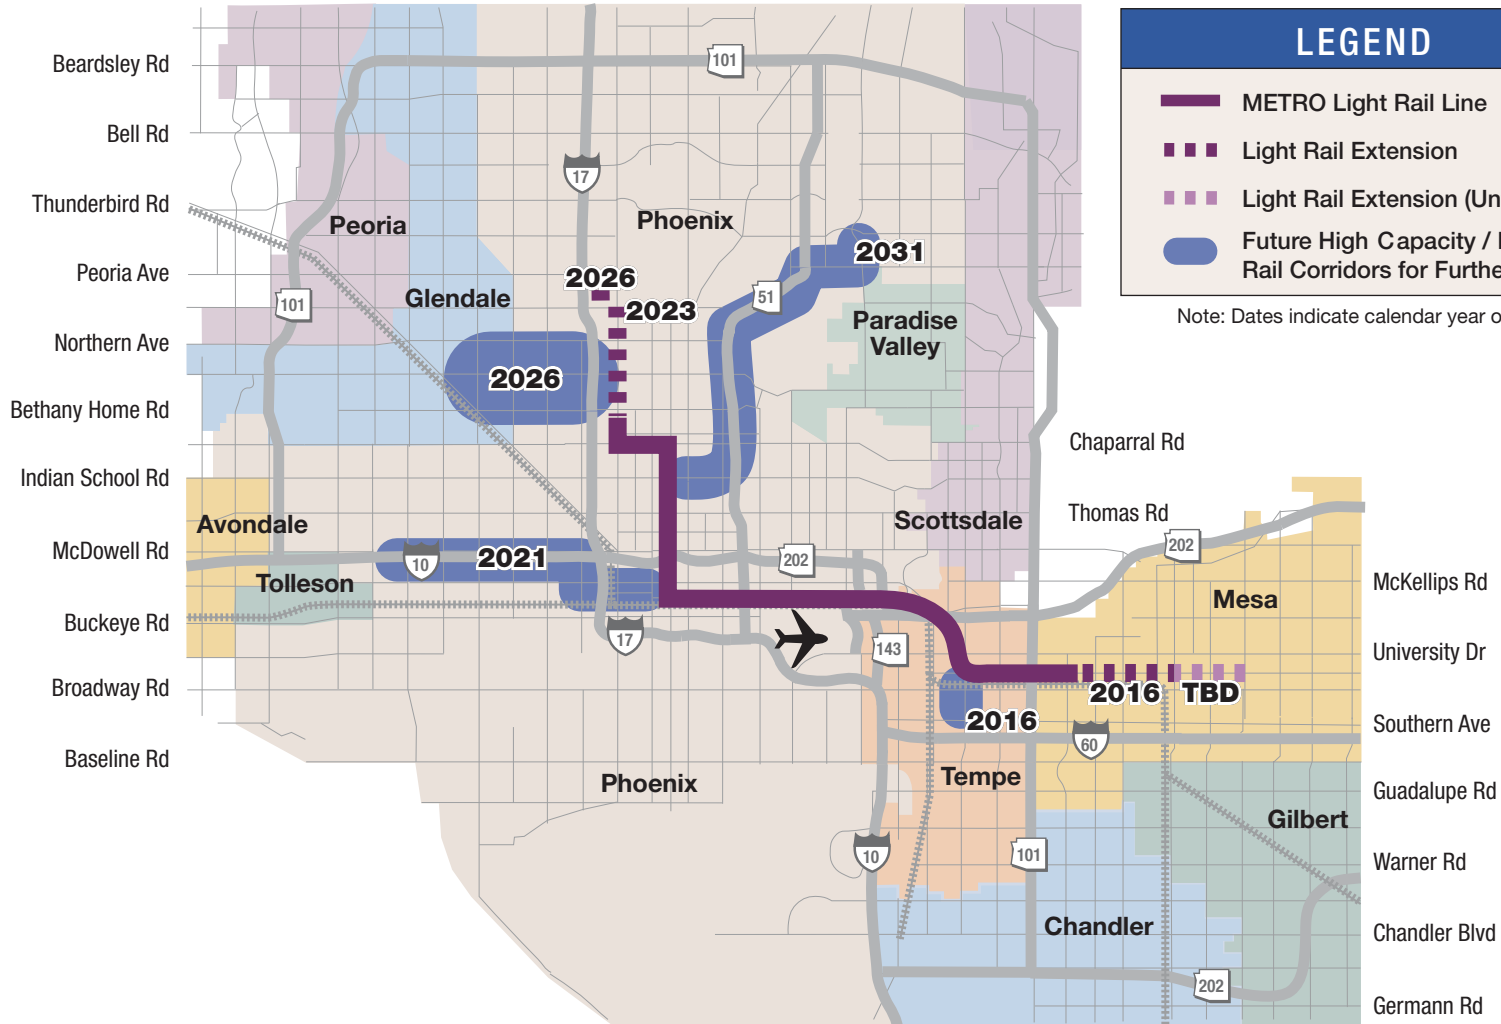

TRANSIT CORRIDORS

HIGH CAPACITY/LIGHT RAIL

LEGEND	
	METRO Light Rail Line
	Light Rail Extension
	Light Rail Extension (Unfunded)
	Future High Capacity / Light Rail Corridors for Further Study

Note: Dates indicate calendar year openings

- 99th Ave
- 83rd Ave
- 67th Ave
- 51st Ave
- 35th Ave
- 19th Ave
- Central Ave
- 24th St
- 40th St
- 56th St
- Rural Rd
- Price Rd
- Alma School Rd
- Mesa Dr
- Gilbert Rd
- Val Vista Dr