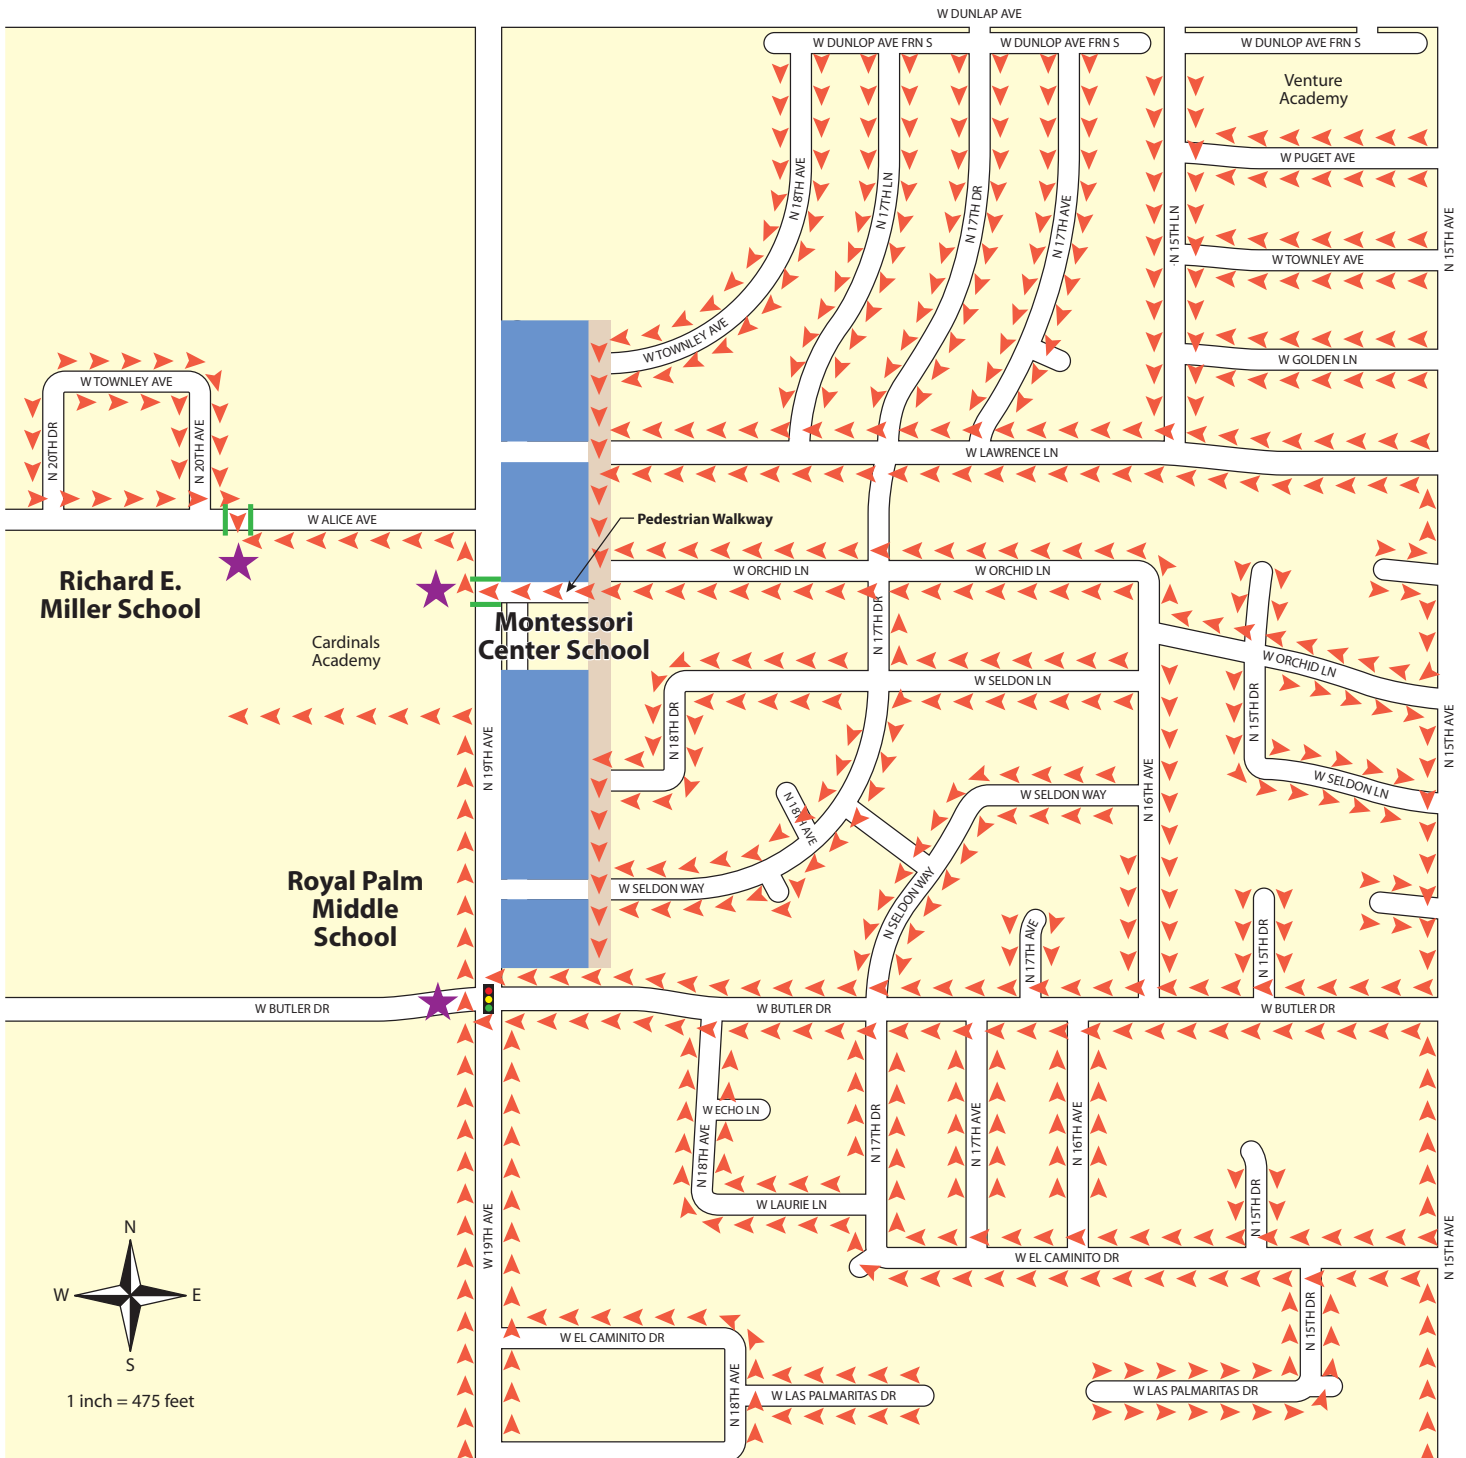

Safest Routes to School Temporary Walking Plan

Legend

- Crosswalk
Cruce de peatonles
- Crossing Guard
Encargado del Cruce Peatonal Escolar
- Suggested Route to School
Ruta Sugerida a la Escuela
- Temporary Asphalt Walkway
- Construction Area

Follow the arrows in the direction of the arrows to get to school.

Siga las flechas en la dirección de la flechas para llegar a la Escuela.

June 24, 2010