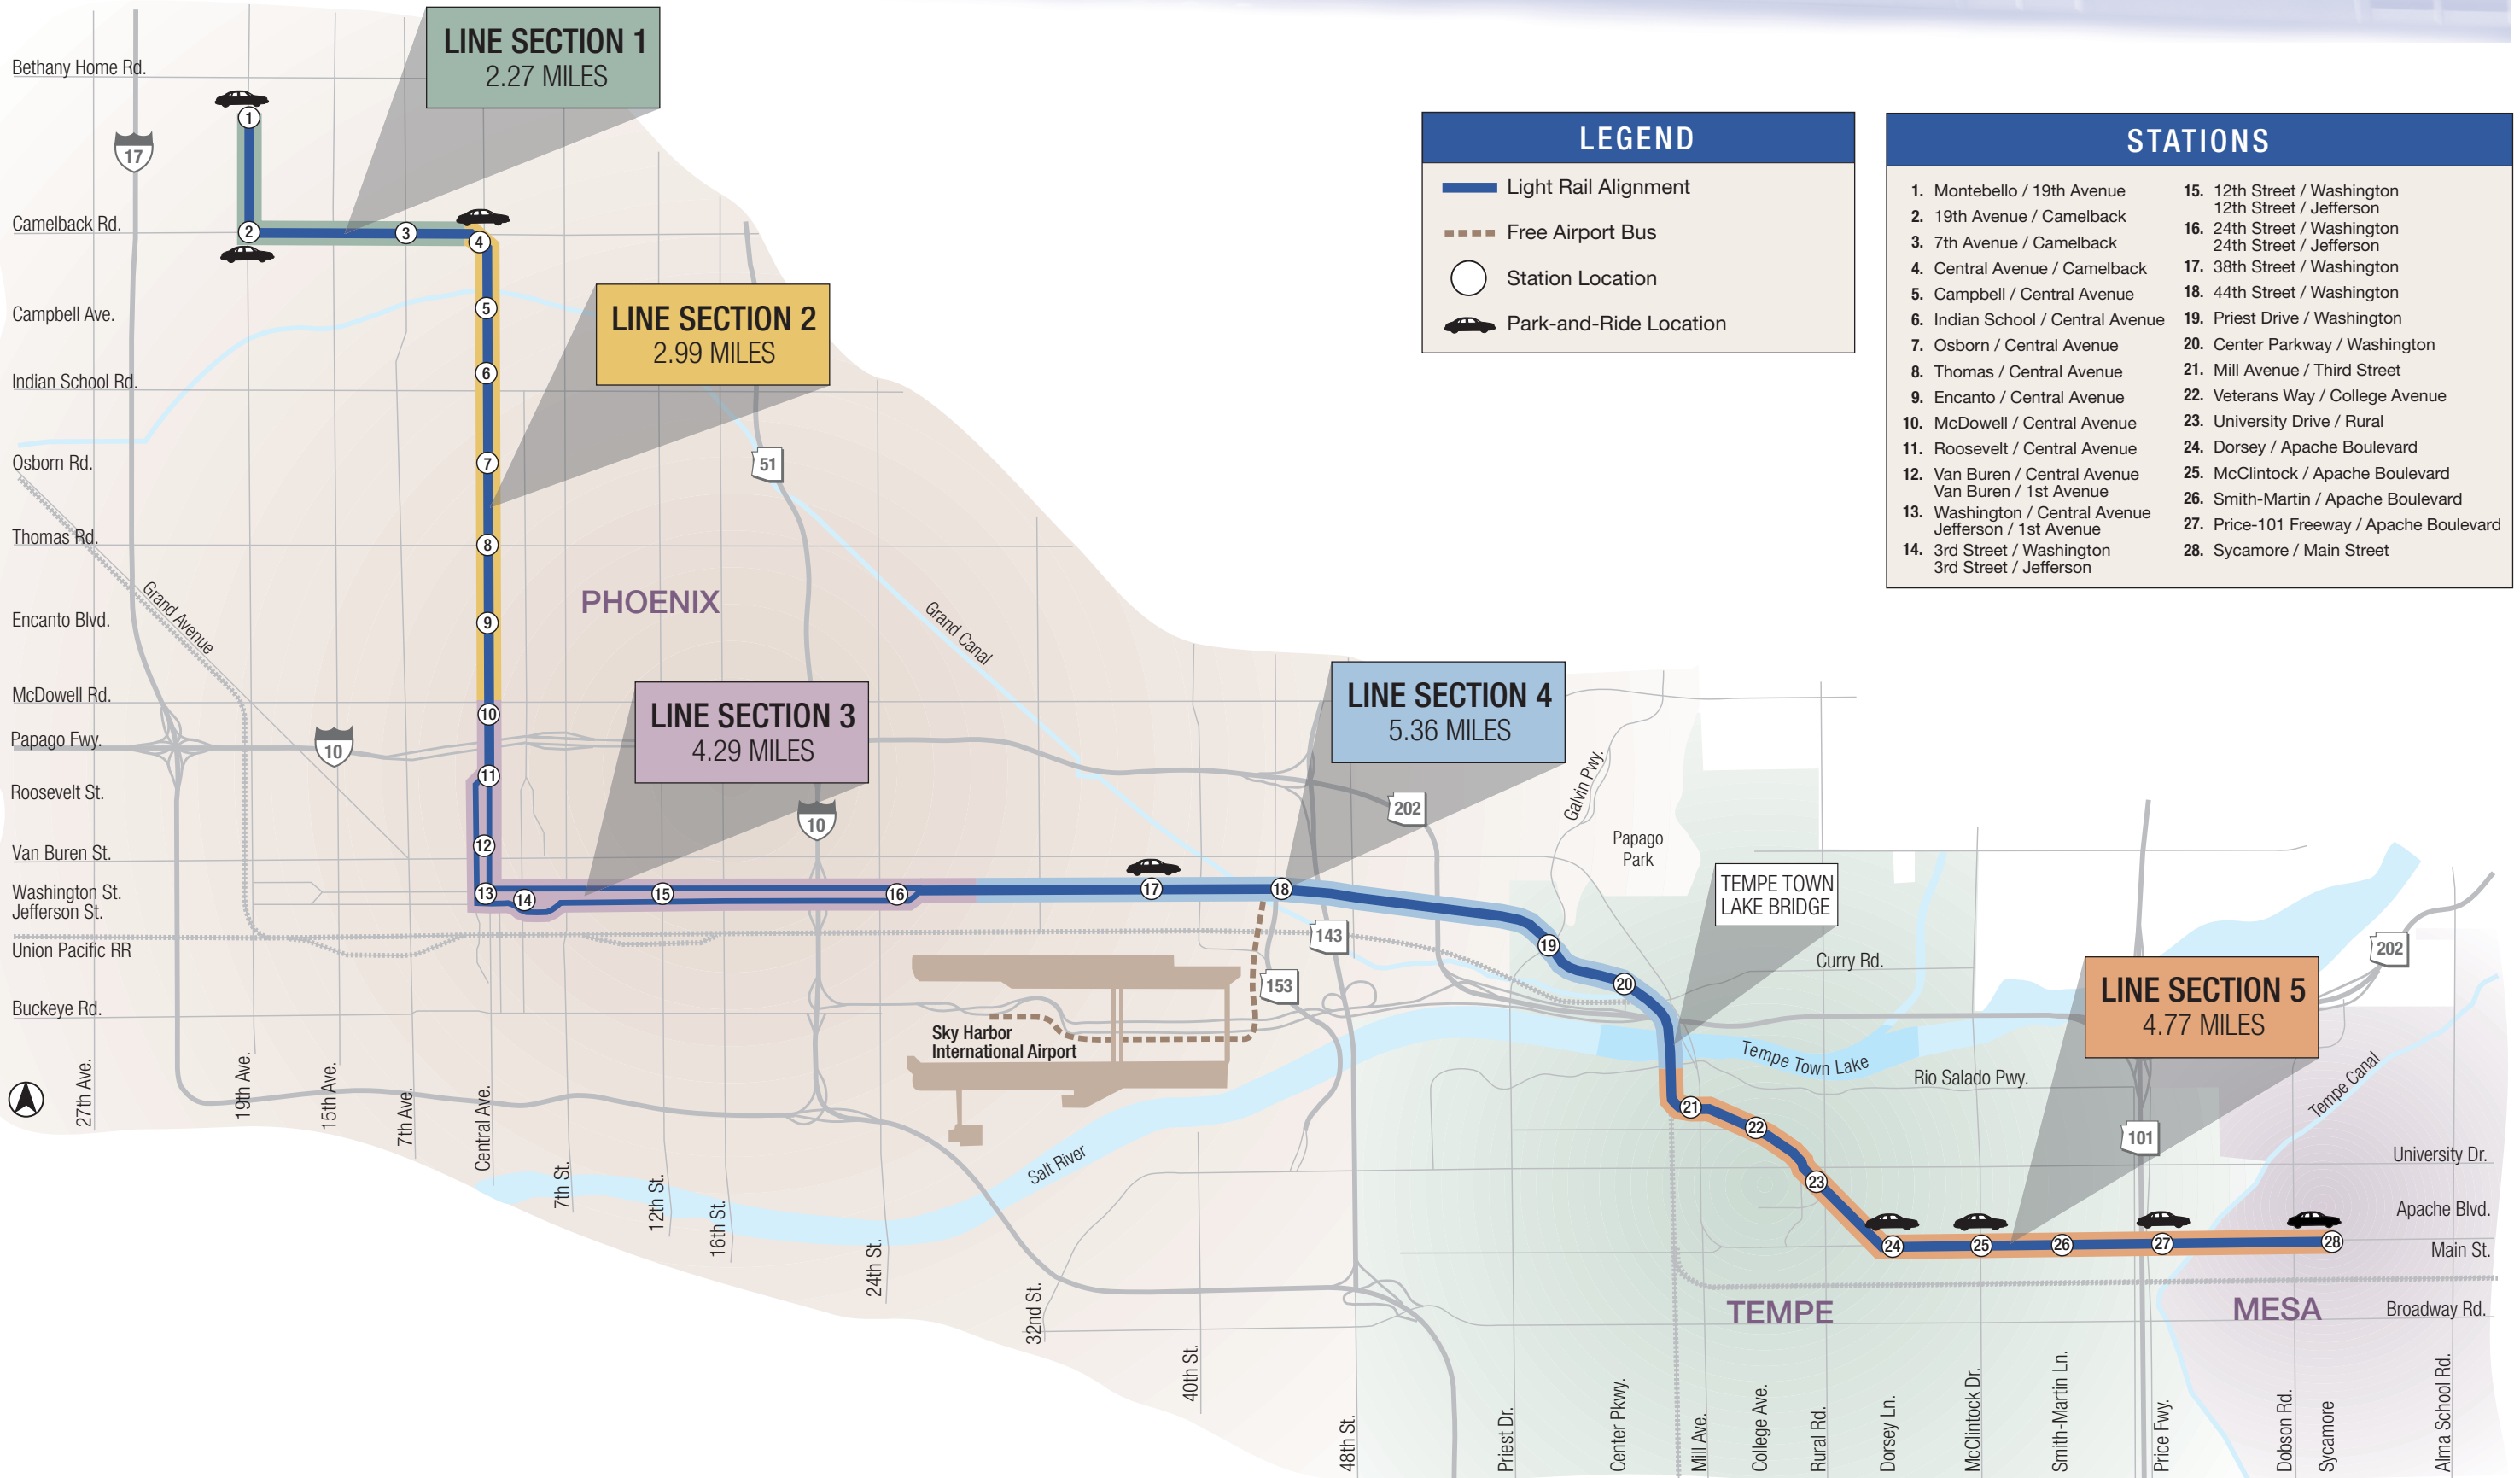

METRO LIGHT RAIL LINE

LEGEND	
	Light Rail Alignment
	Free Airport Bus
	Station Location
	Park-and-Ride Location

STATIONS	
1. Montebello / 19th Avenue	15. 12th Street / Washington
2. 19th Avenue / Camelback	16. 24th Street / Washington
3. 7th Avenue / Camelback	17. 24th Street / Jefferson
4. Central Avenue / Camelback	18. 38th Street / Washington
5. Campbell / Central Avenue	19. 44th Street / Washington
6. Indian School / Central Avenue	20. Priest Drive / Washington
7. Osborn / Central Avenue	21. Center Parkway / Washington
8. Thomas / Central Avenue	22. Mill Avenue / Third Street
9. Encanto / Central Avenue	23. Veterans Way / College Avenue
10. McDowell / Central Avenue	24. University Drive / Rural
11. Roosevelt / Central Avenue	25. Dorsey / Apache Boulevard
12. Van Buren / Central Avenue	26. McClintock / Apache Boulevard
13. Washington / Central Avenue	27. Smith-Martin / Apache Boulevard
14. Jefferson / 1st Avenue	28. Price-101 Freeway / Apache Boulevard
15. 3rd Street / Washington	
16. 3rd Street / Jefferson	