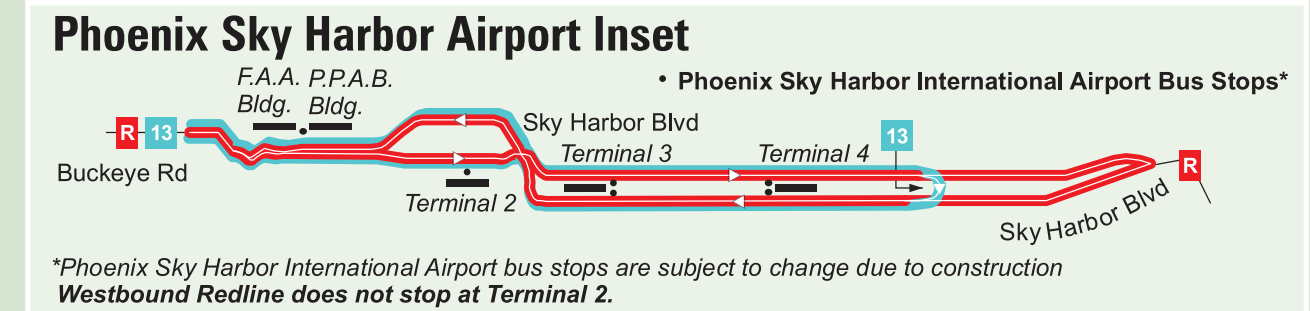

LOCAL ROUTES BUS MAP

Effective/Validez 7/28/08
Until 12/28/08

ValleyMetro.org

Local Route Legend (Leyenda)

R Red Line	17 McDowell	60 Bethany Home	106 Peoria/Shea
B Blue Line	17A Avondale	61 Southern	108 Elliot
G Green Line—Thomas Road	19 19th Avenue	62 Hardy	112 Country Club/Arizona Avenue
GA Green Line—Avondale	27 27th Avenue	65 Mill/Kyrene	114 Via Linda
GL Grand Avenue Limited	30 University	66 Mill/68th Street	120 Mesa Drive
0 Central	32 32nd Street	67 67th Avenue	122 Cactus/39th Avenue
1 Washington	35 35th Avenue	70 Glendale/24th Street	128 Stapley
3 Van Buren	41 Indian School	72 Scottsdale/Rural	131 START
3A Avondale	41A Avondale	76 Miller	136 Gilbert Road
7 7th Street	43 43rd Avenue	77 Baseline	138 Thunderbird
7L 7th Street Limited	44 44th Street/Tatum	80 Northern	154 Greenway
8 8th Avenue	45 Broadway	81 Hayden/McClintock	156 Chandler Boulevard
10 Roosevelt/Grant	50 Camelback	84 Granite Reef	170 Bell
12 12th Street	51 51st Avenue	90 Dunlap/Cave Creek	186 Union Hills
13 Buckeye	52 Roeser	92 48th Street/Guadalupe	
15 15th Avenue	56 Priest	96 Dobson	
16 16th Street	59 59th Avenue	104 Alma School	