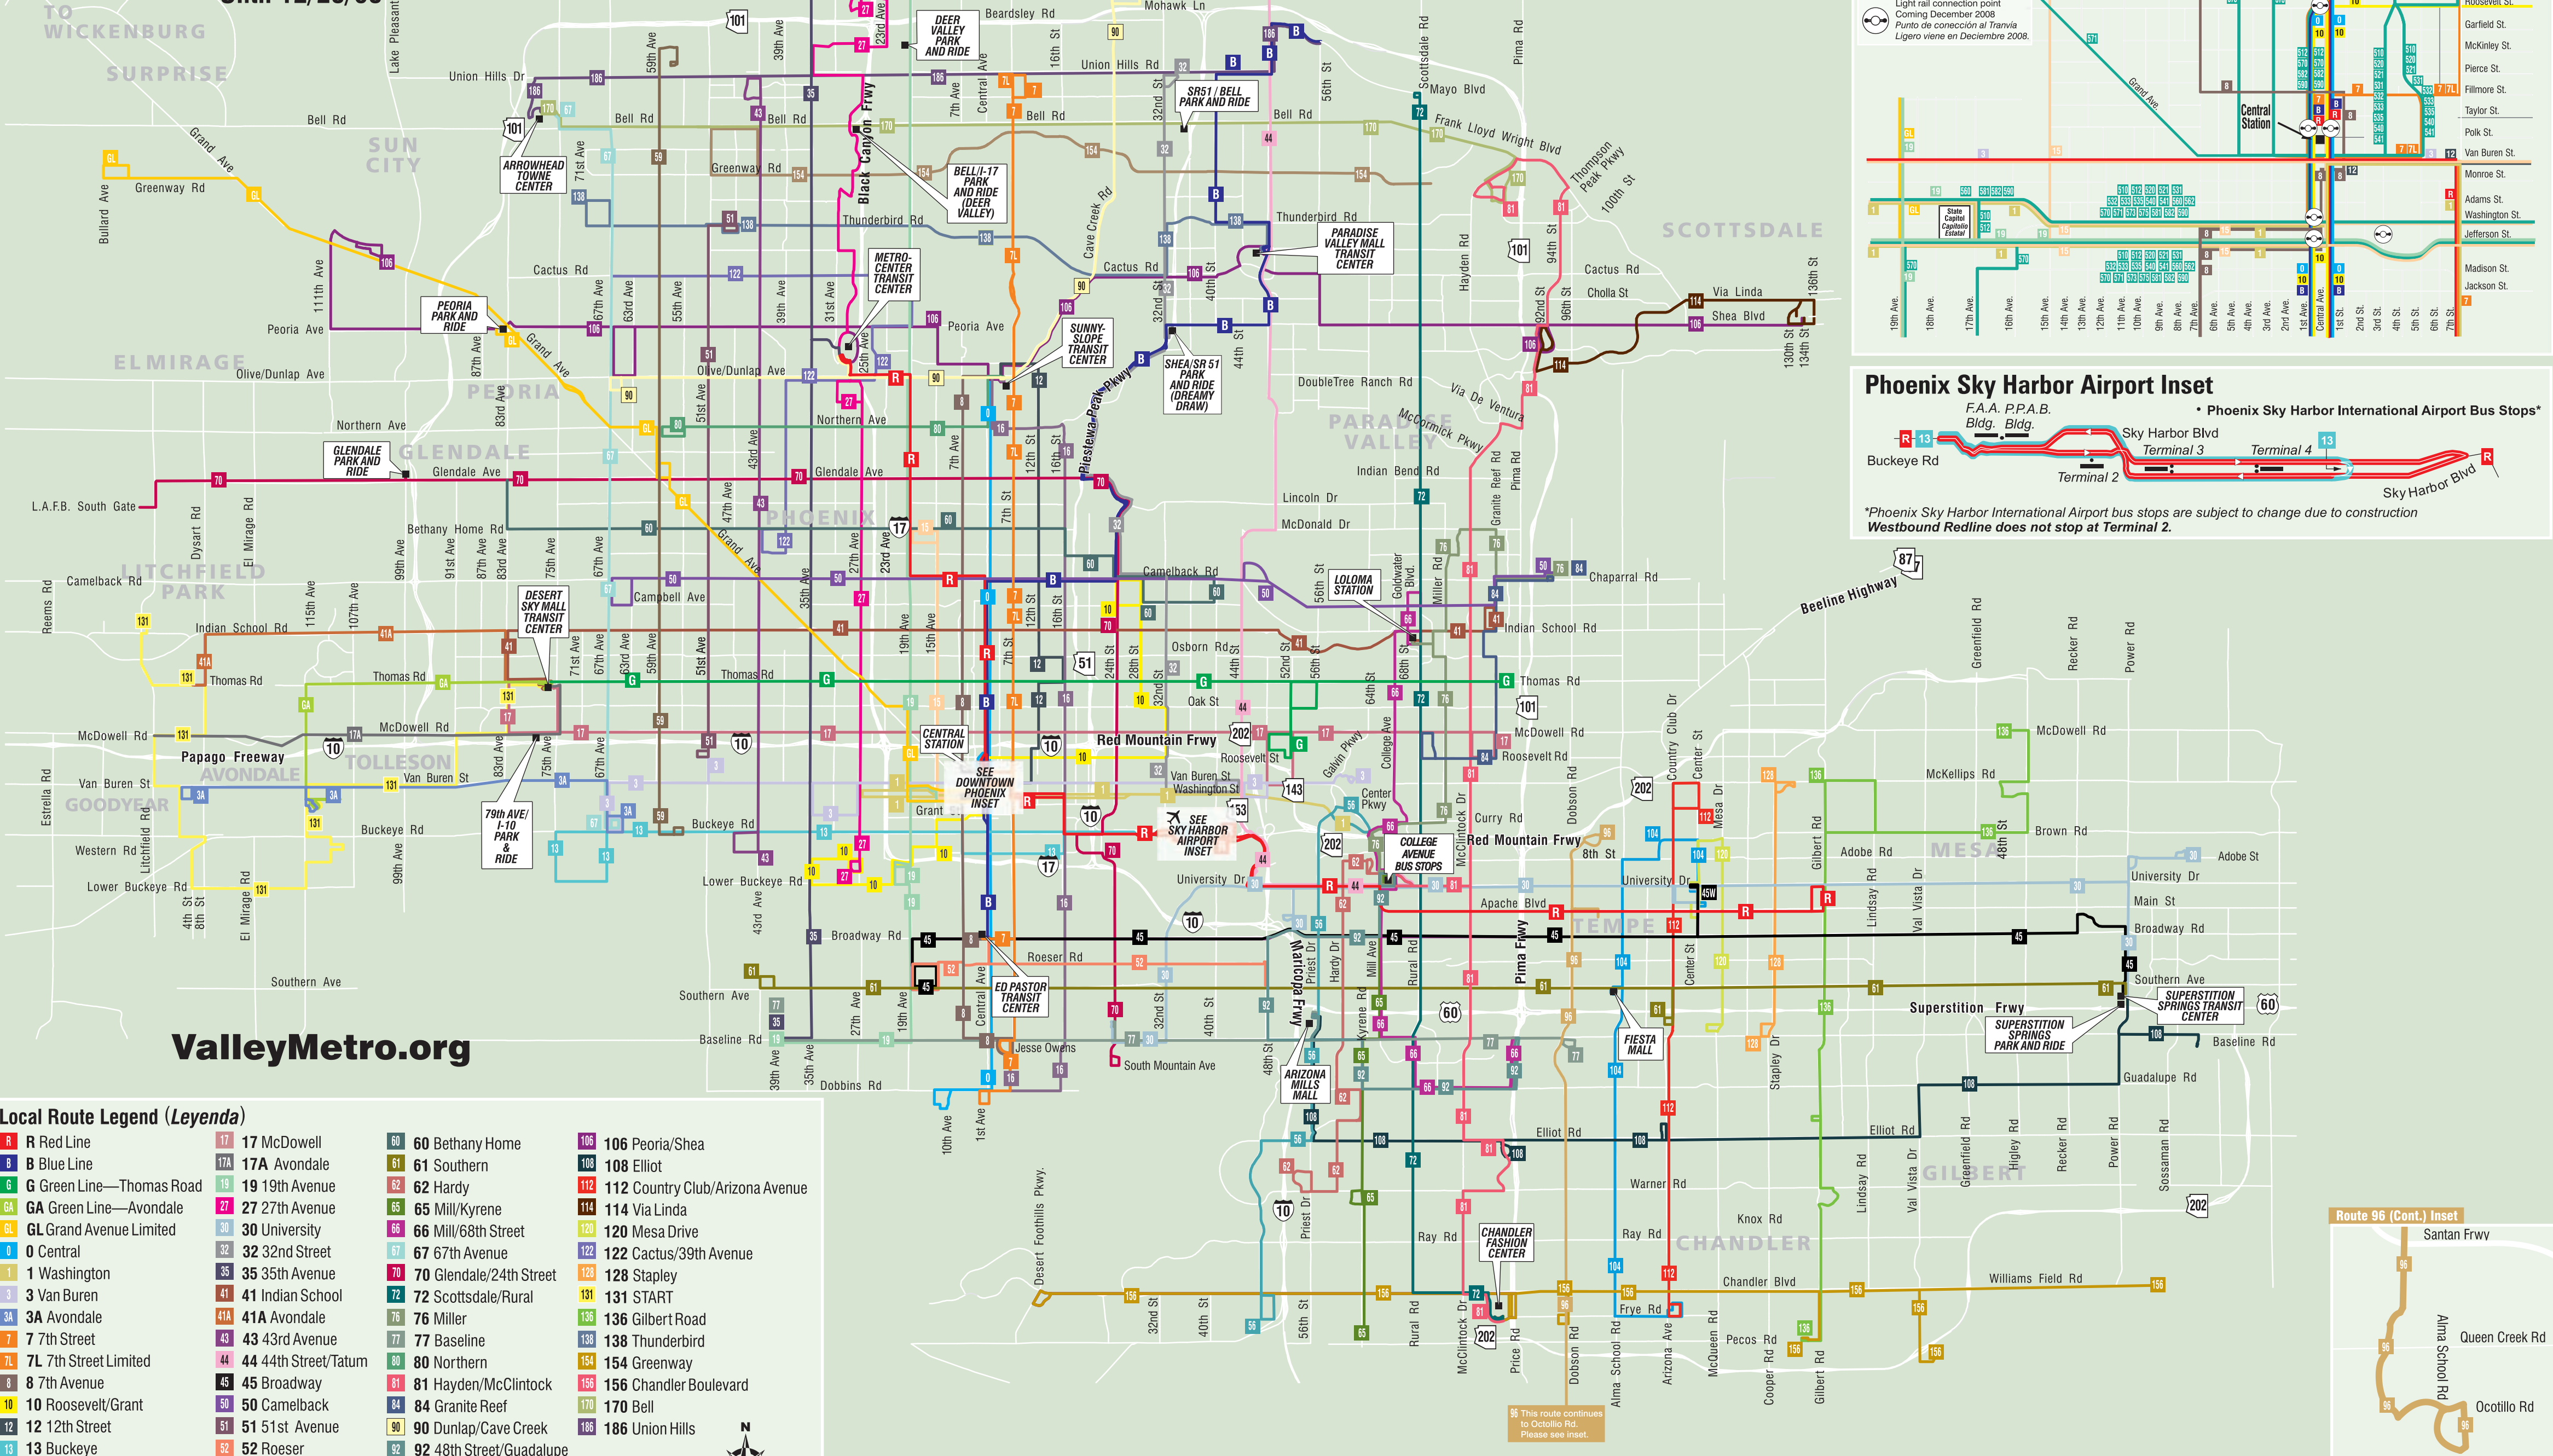

LOCAL ROUTES BUS MAP

Effective/Validez 7/28/08
Until 12/28/08

ValleyMetro.org

Local Route Legend (Leyenda)

R Red Line	17 McDowell	60 Bethany Home	106 Peoria/Shea
B Blue Line	17A Avondale	61 Southern	108 Elliot
G Green Line—Thomas Road	19 19th Avenue	62 Hardy	112 Country Club/Arizona Avenue
GA Green Line—Avondale	27 27th Avenue	65 Mill/Kyrene	114 Via Linda
GL Grand Avenue Limited	30 University	66 Mill/68th Street	120 Mesa Drive
0 Central	32 32nd Street	67 67th Avenue	122 Cactus/39th Avenue
1 Washington	35 35th Avenue	70 Glendale/24th Street	128 Stapley
3 Van Buren	41 Indian School	72 Scottsdale/Rural	131 START
3A Avondale	41A Avondale	76 Miller	136 Gilbert Road
7 7th Street	43 43rd Avenue	77 Baseline	138 Thunderbird
7L 7th Street Limited	44 44th Street/Tatum	80 Northern	154 Greenway
8 8th Avenue	45 Broadway	81 Hayden/McClintock	156 Chandler Boulevard
10 Roosevelt/Grant	50 Camelback	84 Granite Reef	170 Bell
12 12th Street	51 51st Avenue	90 Dunlap/Cave Creek	186 Union Hills
13 Buckeye	52 Roeser	92 48th Street/Guadalupe	
15 15th Avenue	56 Priest	96 Dobson	
16 16th Street	59 59th Avenue	104 Alma School	

For detailed route information, please refer to individual route maps. Para información detallada de las rutas, por favor vea los mapas individuales de las mismas.

Disclaimer: This map is a representation of local fixed-route service. See specific route schedules for detailed streets, stops and schedules. NOTICE: Routes may have changed since this map was printed. Desistimiento: Este mapa es una representación del servicio de rutas fijas locales. Vea los horarios específicos de cada ruta para obtener los detalles exactos de calles, paradas y horarios. AVISO: Las rutas pueden haber cambiado después de la impresión de este mapa.