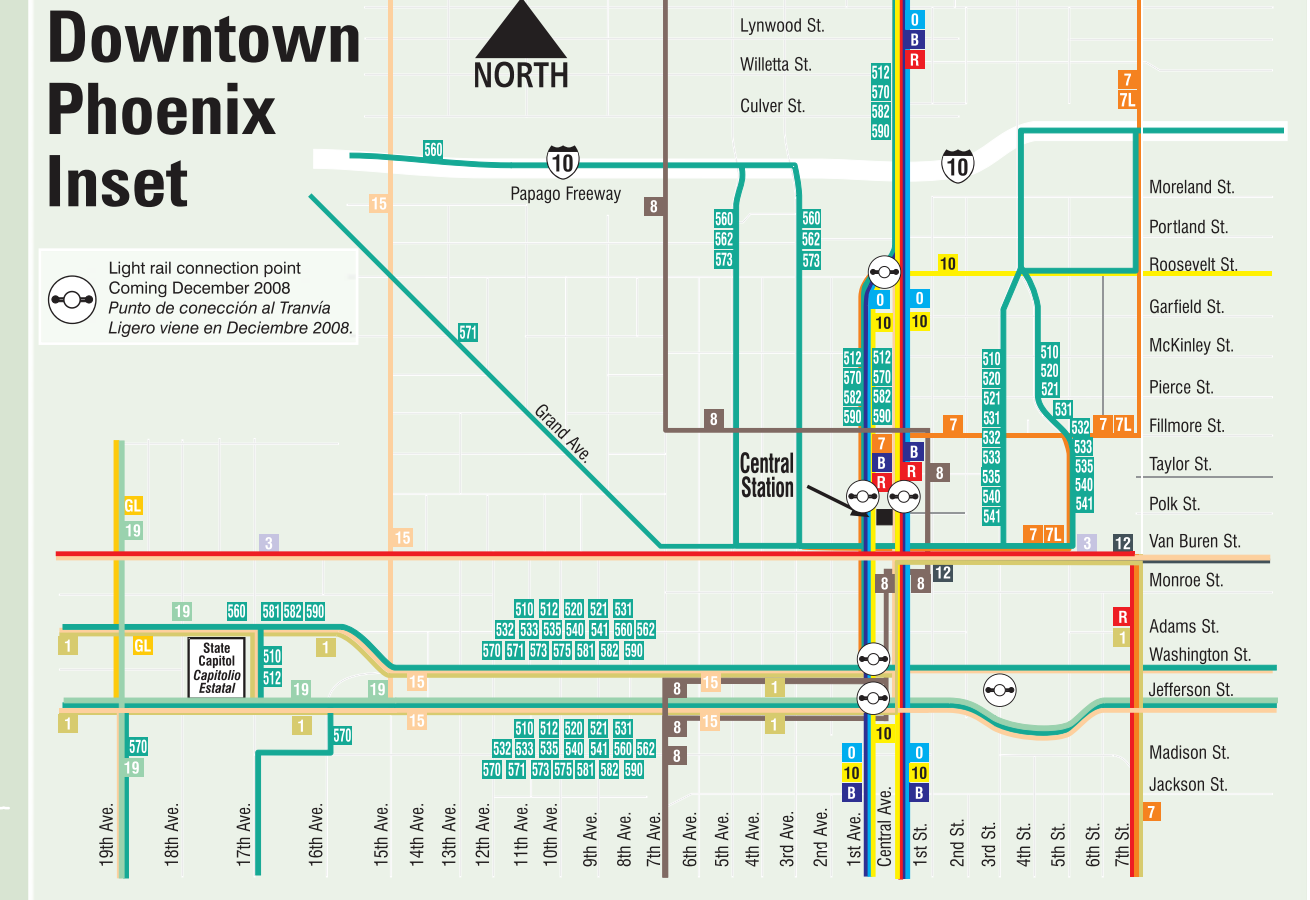

LOCAL ROUTES BUS MAP

Effective/Validez 7/28/08
Until 12/28/08

ValleyMetro.org

Local Route Legend (Leyenda)

R Red Line	17 McDowell	60 Bethany Home	106 Peoria/Shea
B Blue Line	17A Avondale	61 Southern	108 Elliot
G Green Line—Thomas Road	19 19th Avenue	62 Hardy	112 Country Club/Arizona Avenue
GA Green Line—Avondale	27 27th Avenue	65 Mill/Kyrene	114 Via Linda
GL Grand Avenue Limited	30 University	66 Mill/68th Street	120 Mesa Drive
0 Central	32 32nd Street	67 67th Avenue	122 Cactus/39th Avenue
1 Washington	35 35th Avenue	70 Glendale/24th Street	128 Stapley
3 Van Buren	41 Indian School	72 Scottsdale/Rural	131 START
3A Avondale	41A Avondale	76 Miller	136 Gilbert Road
7 7th Street	43 43rd Avenue	77 Baseline	138 Thunderbird
7L 7th Street Limited	44 44th Street/Tatum	80 Northern	154 Greenway
8 8th Avenue	45 Broadway	81 Hayden/McClintock	156 Chandler Boulevard
10 Roosevelt/Grant	50 Camelback	84 Granite Reef	170 Bell
12 12th Street	51 51st Avenue	90 Dunlap/Cave Creek	186 Union Hills
13 Buckeye	52 Roeser	92 48th Street/Guadalupe	
15 15th Avenue	56 Priest	96 Dobson	
16 16th Street	59 59th Avenue	104 Alma School	

For detailed route information, please refer to individual route maps. Para información detallada de las rutas, por favor vea los mapas individuales de las mismas.

Disclaimer: This map is a representation of local fixed-route service. See specific route schedules for detailed streets, stops and schedules. NOTICE: Routes may have changed since this map was printed. Desistimiento: Este mapa es una representación del servicio de rutas fijas locales. Vea los horarios específicos de cada ruta para obtener los detalles exactos de calles, paradas y horarios. AVISO: Las rutas pueden haber cambiado después de la impresión de este mapa.