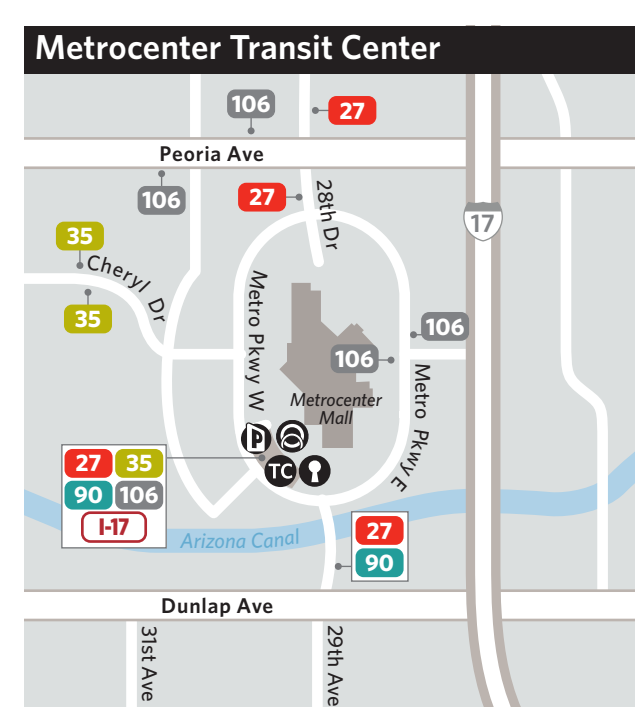

Centros de transporte y otras áreas de abordaje del autobús

Valley Metro Rail Station and Line
PHX Sky Train
Bus routes from this stop
H7 RAPID Bus
520 Express Bus
Park-and-Ride
Bike Rack
Dial-a-Ride Service (DAR)
Circulator Routes: DASH (Phoenix Downtown Area Shuttle), MARY (Maryvale Area Route for You), MRT (Scottsdale Miller Road Trolley), ORB (Tempe Orbit), SMART (Sunnyslope Multiaccess Residential Transit)