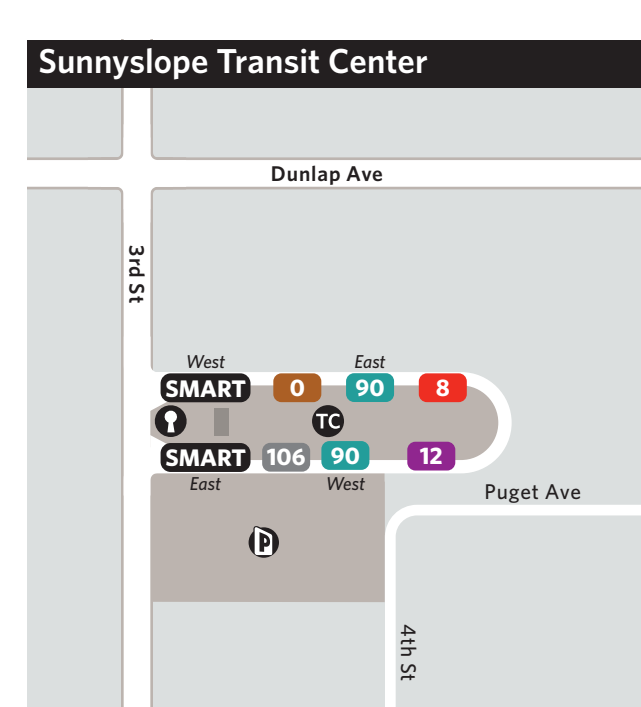

Centros de transporte y otras áreas de abordaje del autobús

Valley Metro Rail Station and Line
PHX Sky Train
Bus routes from this stop
H7 RAPID Bus
520 Express Bus
Park-and-Ride
Bike Rack
Dial-a-Ride Service (DAR)
Circulator Routes: DASH (Phoenix Downtown Area Shuttle), MARY (Maryvale Area Route for You), MRT (Scottsdale Miller Road Trolley), ORB (Tempe Orbit), SMART (Sunnyslope Multiaccess Residential Transit)