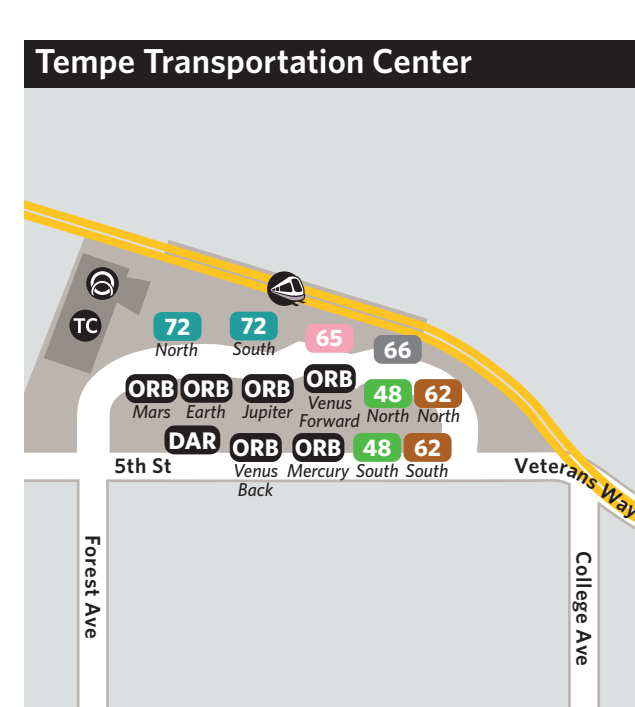

Centros de transporte y otras áreas de abordaje del autobús

Valley Metro Rail Station and Line
PHX Sky Train
Bus routes from this stop
H7 RAPID Bus
520 Express Bus
Park-and-Ride
Bike Rack
Dial-a-Ride Service (DAR)
Circulator Routes: DASH (Phoenix Downtown Area Shuttle), MARY (Maryvale Area Route for You), MRT (Scottsdale Miller Road Trolley), ORB (Tempe Orbit), SMART (Sunnyslope Multiaccess Residential Transit)