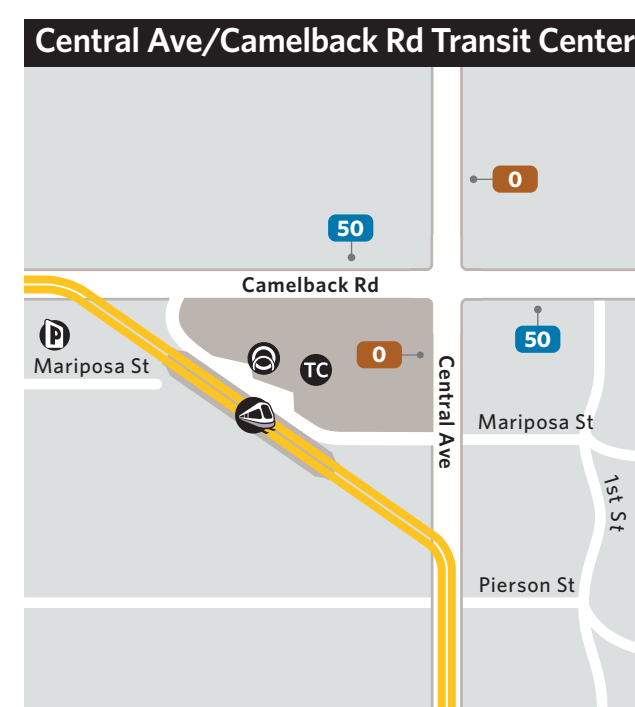

Centros de transporte y otras áreas de abordaje del autobús

Valley Metro Rail Station and Line
PHX Sky Train
Bus routes from this stop
H7 RAPID Bus
520 Express Bus
Park-and-Ride
Bike Rack
Dial-a-Ride Service (DAR)
Circulator Routes: DASH (Phoenix Downtown Area Shuttle), MARY (Maryvale Area Route for You), MRT (Scottsdale Miller Road Trolley), ORB (Tempe Orbit), SMART (Sunnyslope Multiaccess Residential Transit)