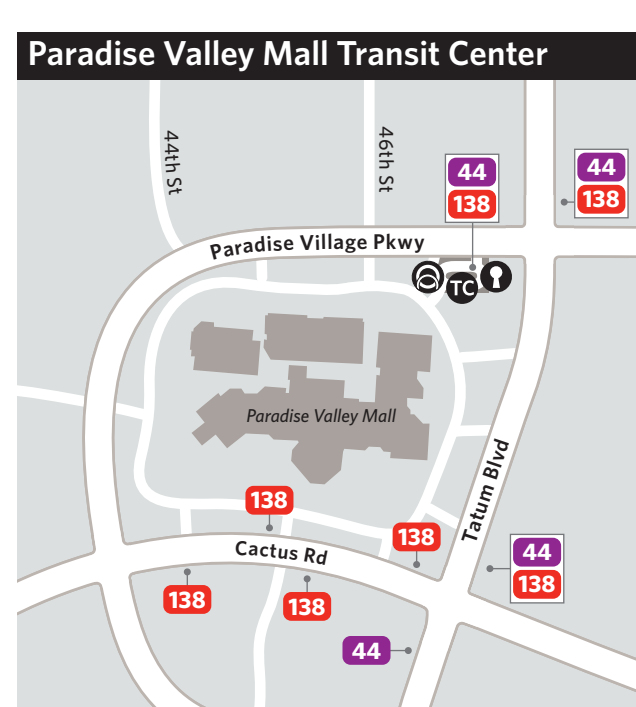

Centros de transporte y otras áreas de abordaje del autobús

Valley Metro Rail Station and Line
PHX Sky Train
Bus routes from this stop
H7 RAPID Bus
520 Express Bus
Park-and-Ride
Bike Rack
Dial-a-Ride Service (DAR)
Circulator Routes: DASH (Phoenix Downtown Area Shuttle), MARY (Maryvale Area Route for You), MRT (Scottsdale Miller Road Trolley), ORB (Tempe Orbit), SMART (Sunnyslope Multiaccess Residential Transit)