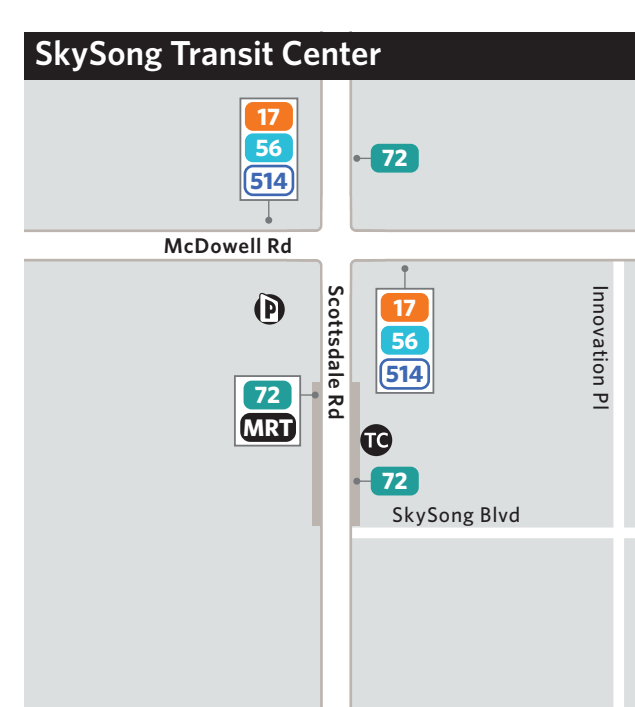

Centros de transporte y otras áreas de abordaje del autobús

Valley Metro Rail Station and Line
PHX Sky Train
Bus routes from this stop
H7 RAPID Bus
520 Express Bus
Park-and-Ride
Bike Rack
Dial-a-Ride Service (DAR)
Circulator Routes: DASH (Phoenix Downtown Area Shuttle), MARY (Maryvale Area Route for You), MRT (Scottsdale Miller Road Trolley), ORB (Tempe Orbit), SMART (Sunnyslope Multiaccess Residential Transit)