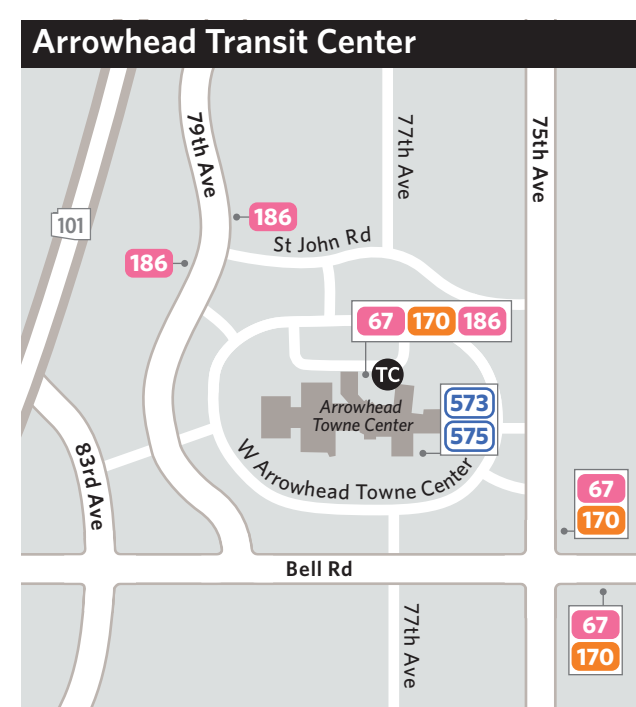

Centros de transporte y otras áreas de abordaje del autobús

Valley Metro Rail Station and Line
PHX Sky Train
Bus routes from this stop
H7 RAPID Bus
520 Express Bus
Park-and-Ride
Bike Rack
Dial-a-Ride Service (DAR)
Circulator Routes: DASH (Phoenix Downtown Area Shuttle), MARY (Maryvale Area Route for You), MRT (Scottsdale Miller Road Trolley), ORB (Tempe Orbit), SMART (Sunnyslope Multiaccess Residential Transit)