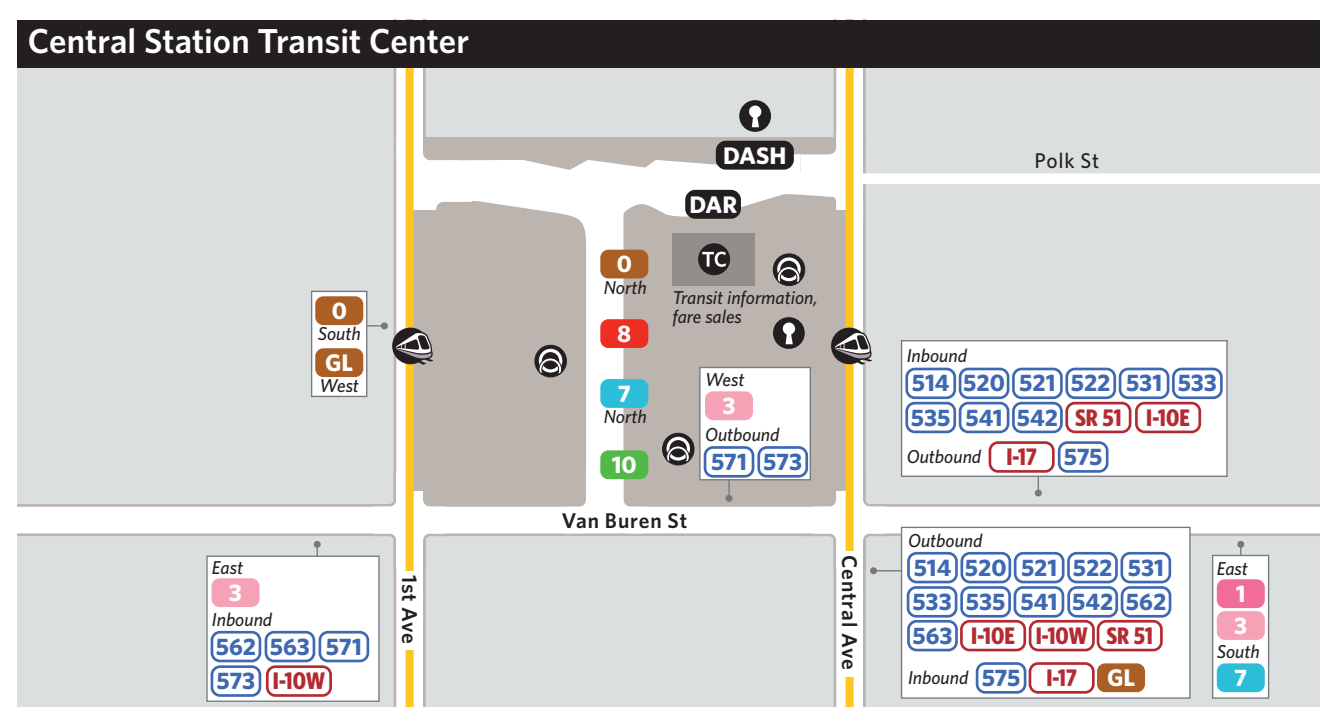

TC Transit Centers and Other Bus Boarding Areas