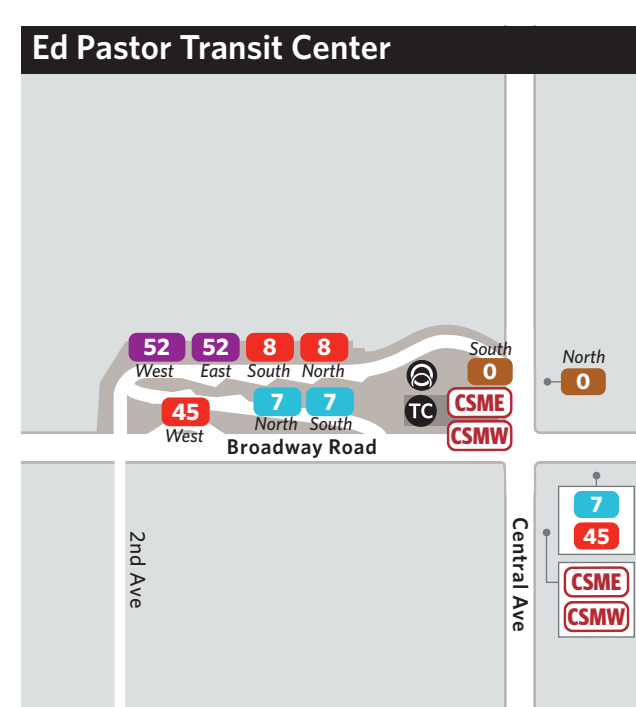

Centros de transporte y otras áreas de abordaje del autobús

Valley Metro Rail Station and Line
PHX Sky Train
Bus routes from this stop
H7 RAPID Bus
520 Express Bus
Park-and-Ride
Bike Rack
Dial-a-Ride Service (DAR)
Circulator Routes: DASH (Phoenix Downtown Area Shuttle), MARY (Maryvale Area Route for You), MRT (Scottsdale Miller Road Trolley), ORB (Tempe Orbit), SMART (Sunnyslope Multiaccess Residential Transit)