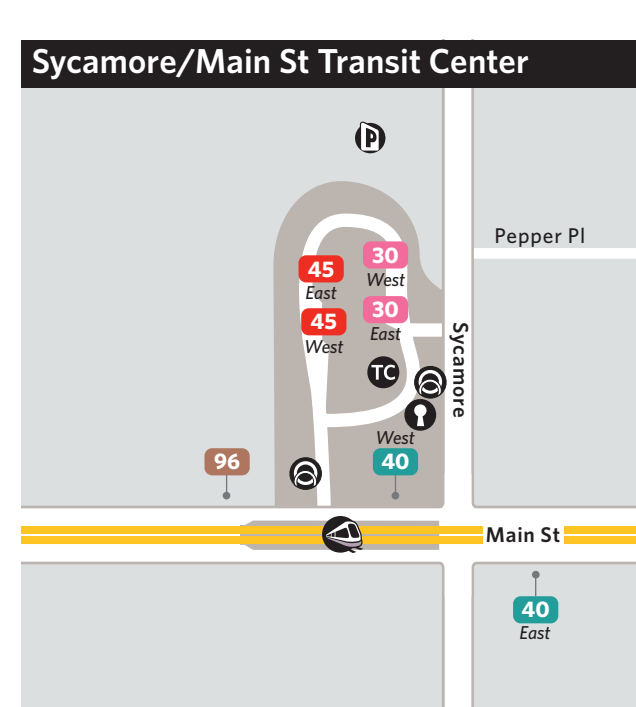

Centros de transporte y otras áreas de abordaje del autobús

Valley Metro Rail Station and Line
PHX Sky Train
Bus routes from this stop
H7 RAPID Bus
520 Express Bus
Park-and-Ride
Bike Rack
Dial-a-Ride Service (DAR)
Circulator Routes: DASH (Phoenix Downtown Area Shuttle), MARY (Maryvale Area Route for You), MRT (Scottsdale Miller Road Trolley), ORB (Tempe Orbit), SMART (Sunnyslope Multiaccess Residential Transit)