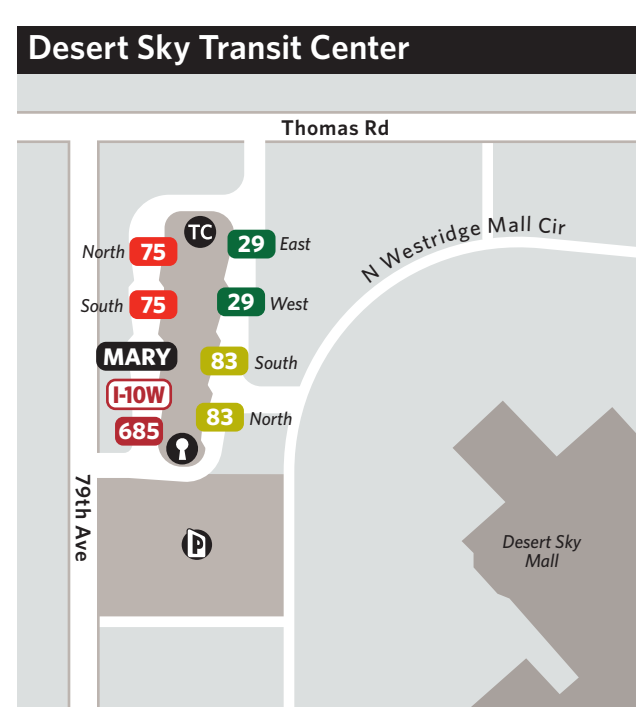

Centros de transporte y otras áreas de abordaje del autobús

Valley Metro Rail Station and Line
PHX Sky Train
Bus routes from this stop
H7 RAPID Bus
520 Express Bus
Park-and-Ride
Bike Rack
Dial-a-Ride Service (DAR)
Circulator Routes: DASH (Phoenix Downtown Area Shuttle), MARY (Maryvale Area Route for You), MRT (Scottsdale Miller Road Trolley), ORB (Tempe Orbit), SMART (Sunnyslope Multiaccess Residential Transit)