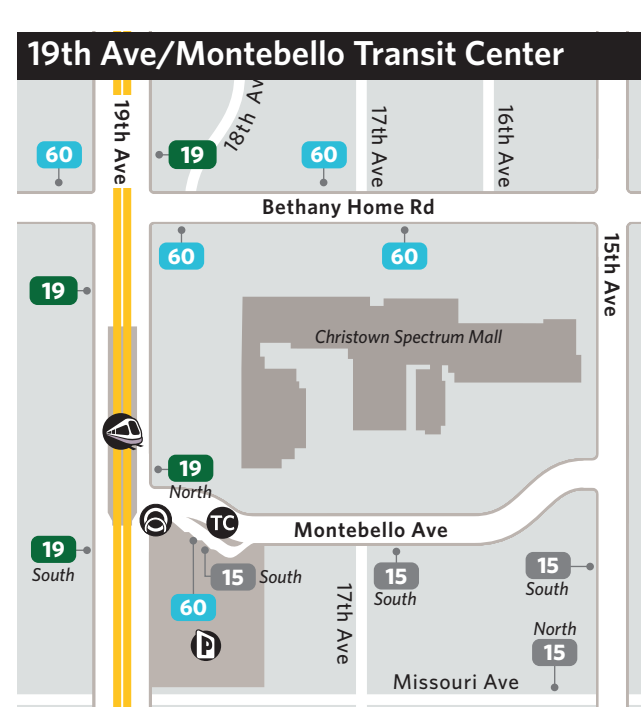

Centros de transporte y otras áreas de abordaje del autobús

Valley Metro Rail Station and Line
PHX Sky Train
Bus routes from this stop
H7 RAPID Bus
520 Express Bus
Park-and-Ride
Bike Rack
Dial-a-Ride Service (DAR)
Circulator Routes: DASH (Phoenix Downtown Area Shuttle), MARY (Maryvale Area Route for You), MRT (Scottsdale Miller Road Trolley), ORB (Tempe Orbit), SMART (Sunnyslope Multiaccess Residential Transit)