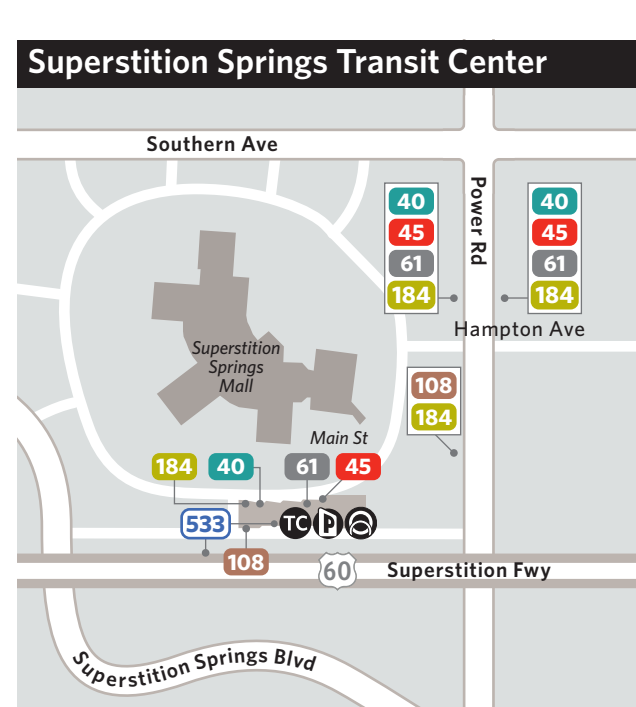

Centros de transporte y otras áreas de abordaje del autobús

Valley Metro Rail Station and Line
PHX Sky Train
Bus routes from this stop
H7 RAPID Bus
520 Express Bus
Park-and-Ride
Bike Rack
Dial-a-Ride Service (DAR)
Circulator Routes: DASH (Phoenix Downtown Area Shuttle), MARY (Maryvale Area Route for You), MRT (Scottsdale Miller Road Trolley), ORB (Tempe Orbit), SMART (Sunnyslope Multiaccess Residential Transit)