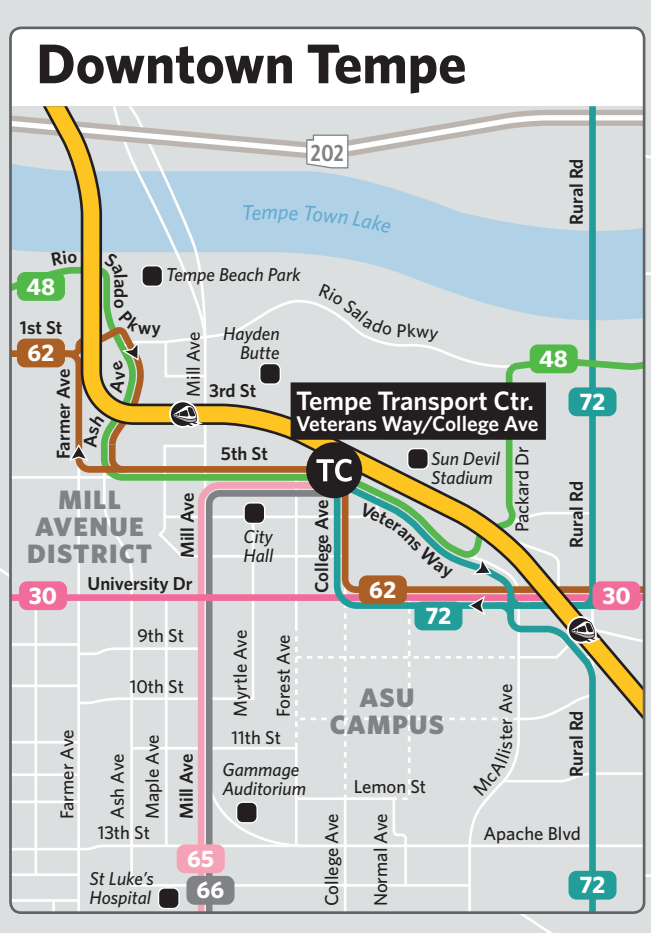

SYSTEM MAP MAPA DEL SISTEMA

Light Rail, Local, Express
and RAPID Bus Routes
Effective/Validez 10.24.2016
602.253.5000 | valleymetro.org

LEGEND

1. **TC** Transit Center
   - **P** Park-and-Ride
   - **●** Point of Interest
   - **←** Direction of Travel
2. **RAPID Bus**
   Fast and frequent bus service from park-and-rides to downtown Phoenix on weekdays 5-8 a.m. and 3-6 p.m.
3. **I-HOE** I-10 East RAPID
   - **H-OW** I-10 West RAPID
   - **L-17** I-17 RAPID
   - **SR 51** SR 51 RAPID
   - **CSME** Central South Mountain East RAPID
   - **CSMW** Central South Mountain West RAPID

Valley Metro Rail
Frequent and reliable all-day rail service operating 365 days a year linking Phoenix, Tempe and Mesa with connections to Sky Harbor Airport and many bus routes.

Rail line is on this street
Train stops only at light rail stations
Apache Blvd
See light rail map on reverse for details.

Express Bus
Fast and direct commuter service.
no stops on freeway

- 514 Scottsdale/Fountain Hills
- 520 Tempe
- 521 Tempe
- 522 Tempe
- 531 Mesa/Gilbert
- 533 Mesa
- 535 Northeast Mesa
- 541 Chandler
- 542 Chandler
- 562 Goodyear/Downtown
- 563 Avondale/Buckeye
- 571 Surprise
- 573 Northwest Valley
- 575 Northwest Valley

Rural Connector

- 685 Ajo/Gila Bend to Phoenix