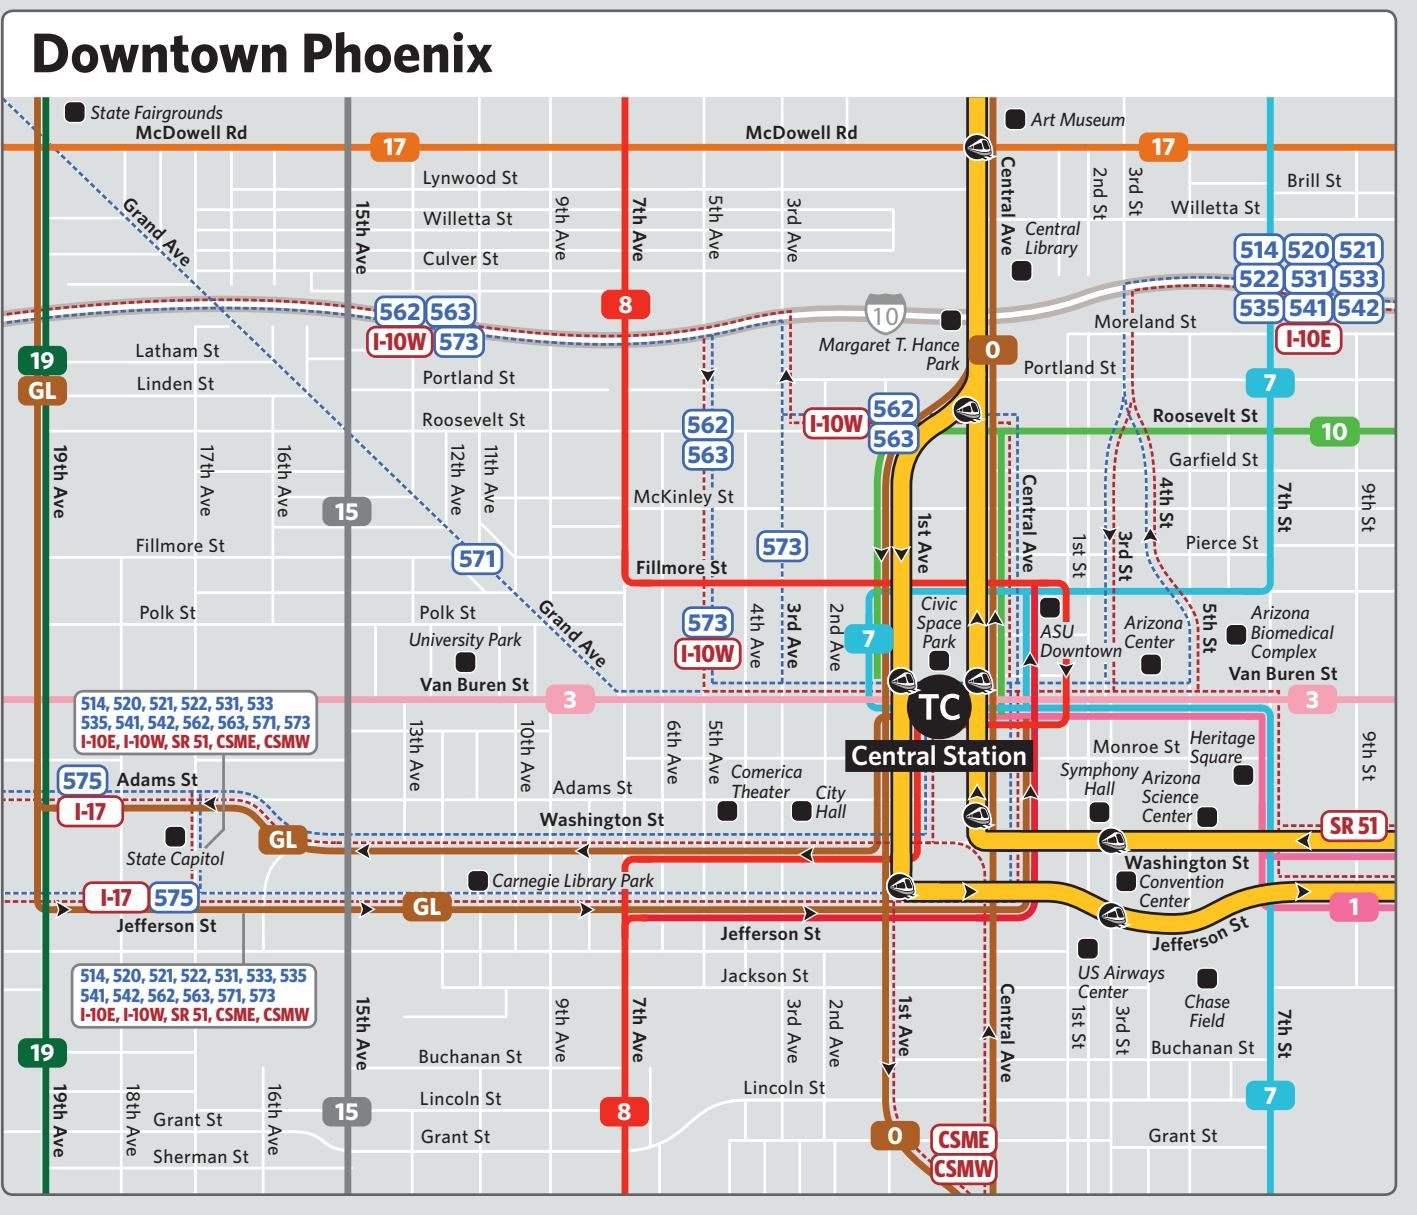

SYSTEM MAP MAPA DEL SISTEMA

Light Rail, Local, Express
and RAPID Bus Routes
Effective/Validez 10.24.2016
602.253.5000 | valleymetro.org

LEGEND

1. **TC** Transit Center
   - **P** Park-and-Ride
   - **●** Point of Interest
   - **←** Direction of Travel
2. **RAPID Bus**
   Fast and frequent bus service from park-and-rides to downtown Phoenix on weekdays 5-8 a.m. and 3-6 p.m.
3. **I-HOE** I-10 East RAPID
   - **H-OW** I-10 West RAPID
   - **L-17** I-17 RAPID
   - **SR 51** SR 51 RAPID
   - **CSME** Central South Mountain East RAPID
   - **CSMW** Central South Mountain West RAPID

Valley Metro Rail
Frequent and reliable all-day rail service operating 365 days a year linking Phoenix, Tempe and Mesa with connections to Sky Harbor Airport and many bus routes.

Rail line is on this street
Train stops only at light rail stations
Apache Blvd
See light rail map on reverse for details.

Express Bus
Fast and direct commuter service.
no stops on freeway

- 514 Scottsdale/Fountain Hills
- 520 Tempe
- 521 Tempe
- 522 Tempe
- 531 Mesa/Gilbert
- 533 Mesa
- 535 Northeast Mesa
- 541 Chandler
- 542 Chandler
- 562 Goodyear/Downtown
- 563 Avondale/Buckeye
- 571 Surprise
- 573 Northwest Valley
- 575 Northwest Valley

Rural Connector

- 685 Ajo/Gila Bend to Phoenix