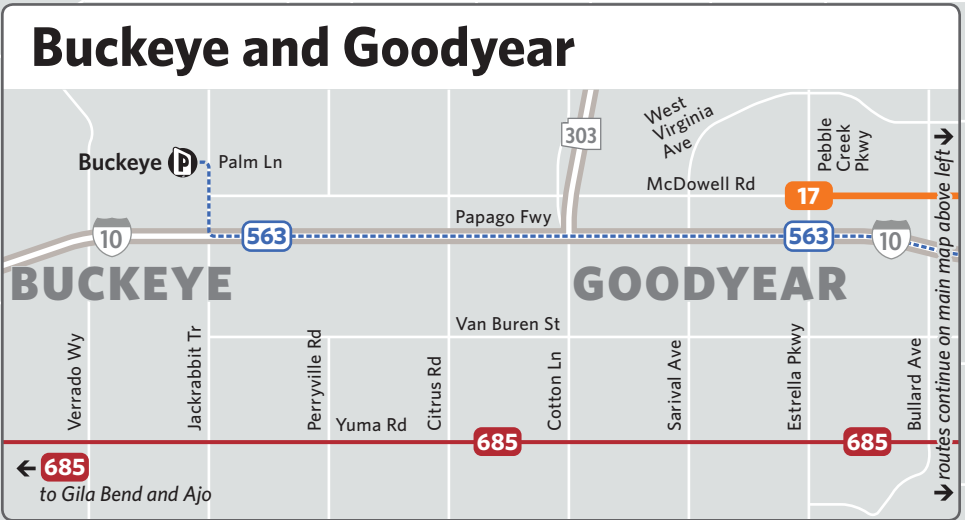

SYSTEM MAP MAPA DEL SISTEMA

Light Rail, Local, Express
and RAPID Bus Routes
Effective/Validez 10.24.2016
602.253.5000 | valleymetro.org

LEGEND

1. **TC** Transit Center
   - **P** Park-and-Ride
   - **●** Point of Interest
   - **←** Direction of Travel
2. **RAPID Bus**
   Fast and frequent bus service from park-and-rides to downtown Phoenix on weekdays 5-8 a.m. and 3-6 p.m.
3. **I-HOE** I-10 East RAPID
   - **H-OW** I-10 West RAPID
   - **L-17** I-17 RAPID
   - **SR 51** SR 51 RAPID
   - **CSME** Central South Mountain East RAPID
   - **CSMW** Central South Mountain West RAPID

Valley Metro Rail
Frequent and reliable all-day rail service operating 365 days a year linking Phoenix, Tempe and Mesa with connections to Sky Harbor Airport and many bus routes.

Rail line is on this street
Train stops only at light rail stations
Apache Blvd
See light rail map on reverse for details.

Express Bus
Fast and direct commuter service.
no stops on freeway

- 514 Scottsdale/Fountain Hills
- 520 Tempe
- 521 Tempe
- 522 Tempe
- 531 Mesa/Gilbert
- 533 Mesa
- 535 Northeast Mesa
- 541 Chandler
- 542 Chandler
- 562 Goodyear/Downtown
- 563 Avondale/Buckeye
- 571 Surprise
- 573 Northwest Valley
- 575 Northwest Valley

Rural Connector

- 685 Ajo/Gila Bend to Phoenix