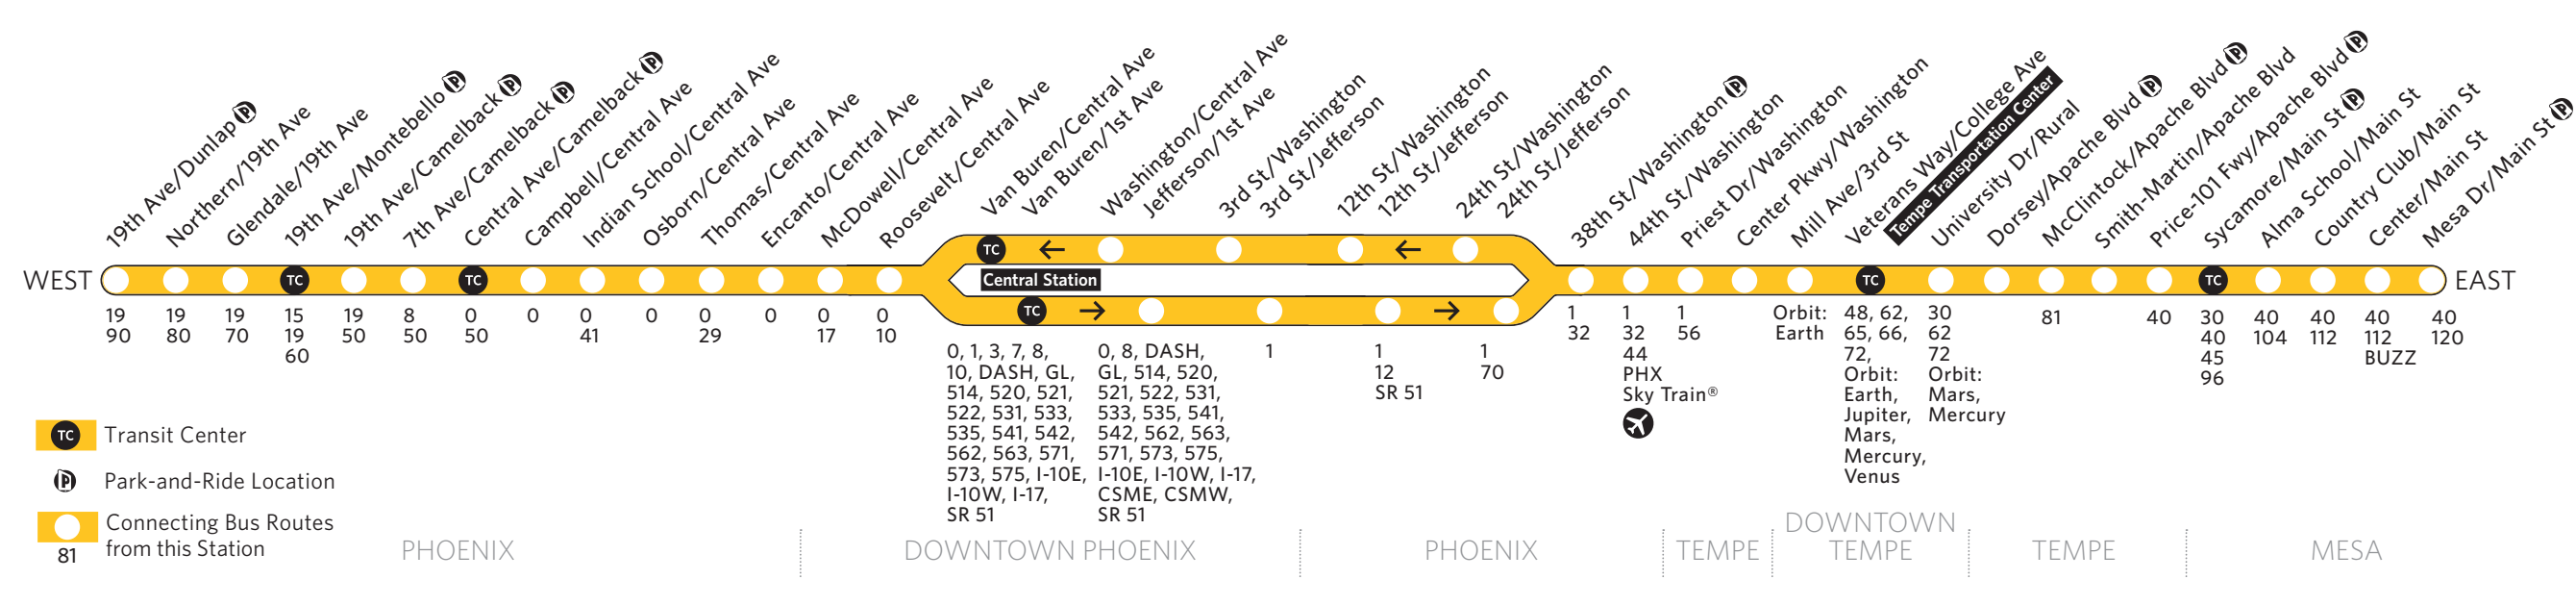

Valley Metro Rail

Information On-The-Go

Download our new mobile app, Ridekick™. It's your sidekick to traveling on public transportation in metro Phoenix.

Call 1. Call 602.253.5000
2. Say "NextRide"
3. Say or enter the 5-digit STOP#

Text "Text" "64274"
2. Enter "NXRD" and the 5-digit STOP#
3. Select "Send"
*Standard text messaging rates apply.

Mobile Site
1. On your phone, go to valleymetro.org
2. Enter the 5-digit STOP#
3. Select "Go"

Service only available in English.
Servicio disponible solamente en inglés.

valleymetro.org
602.253.5000
TTY 602.251.2039