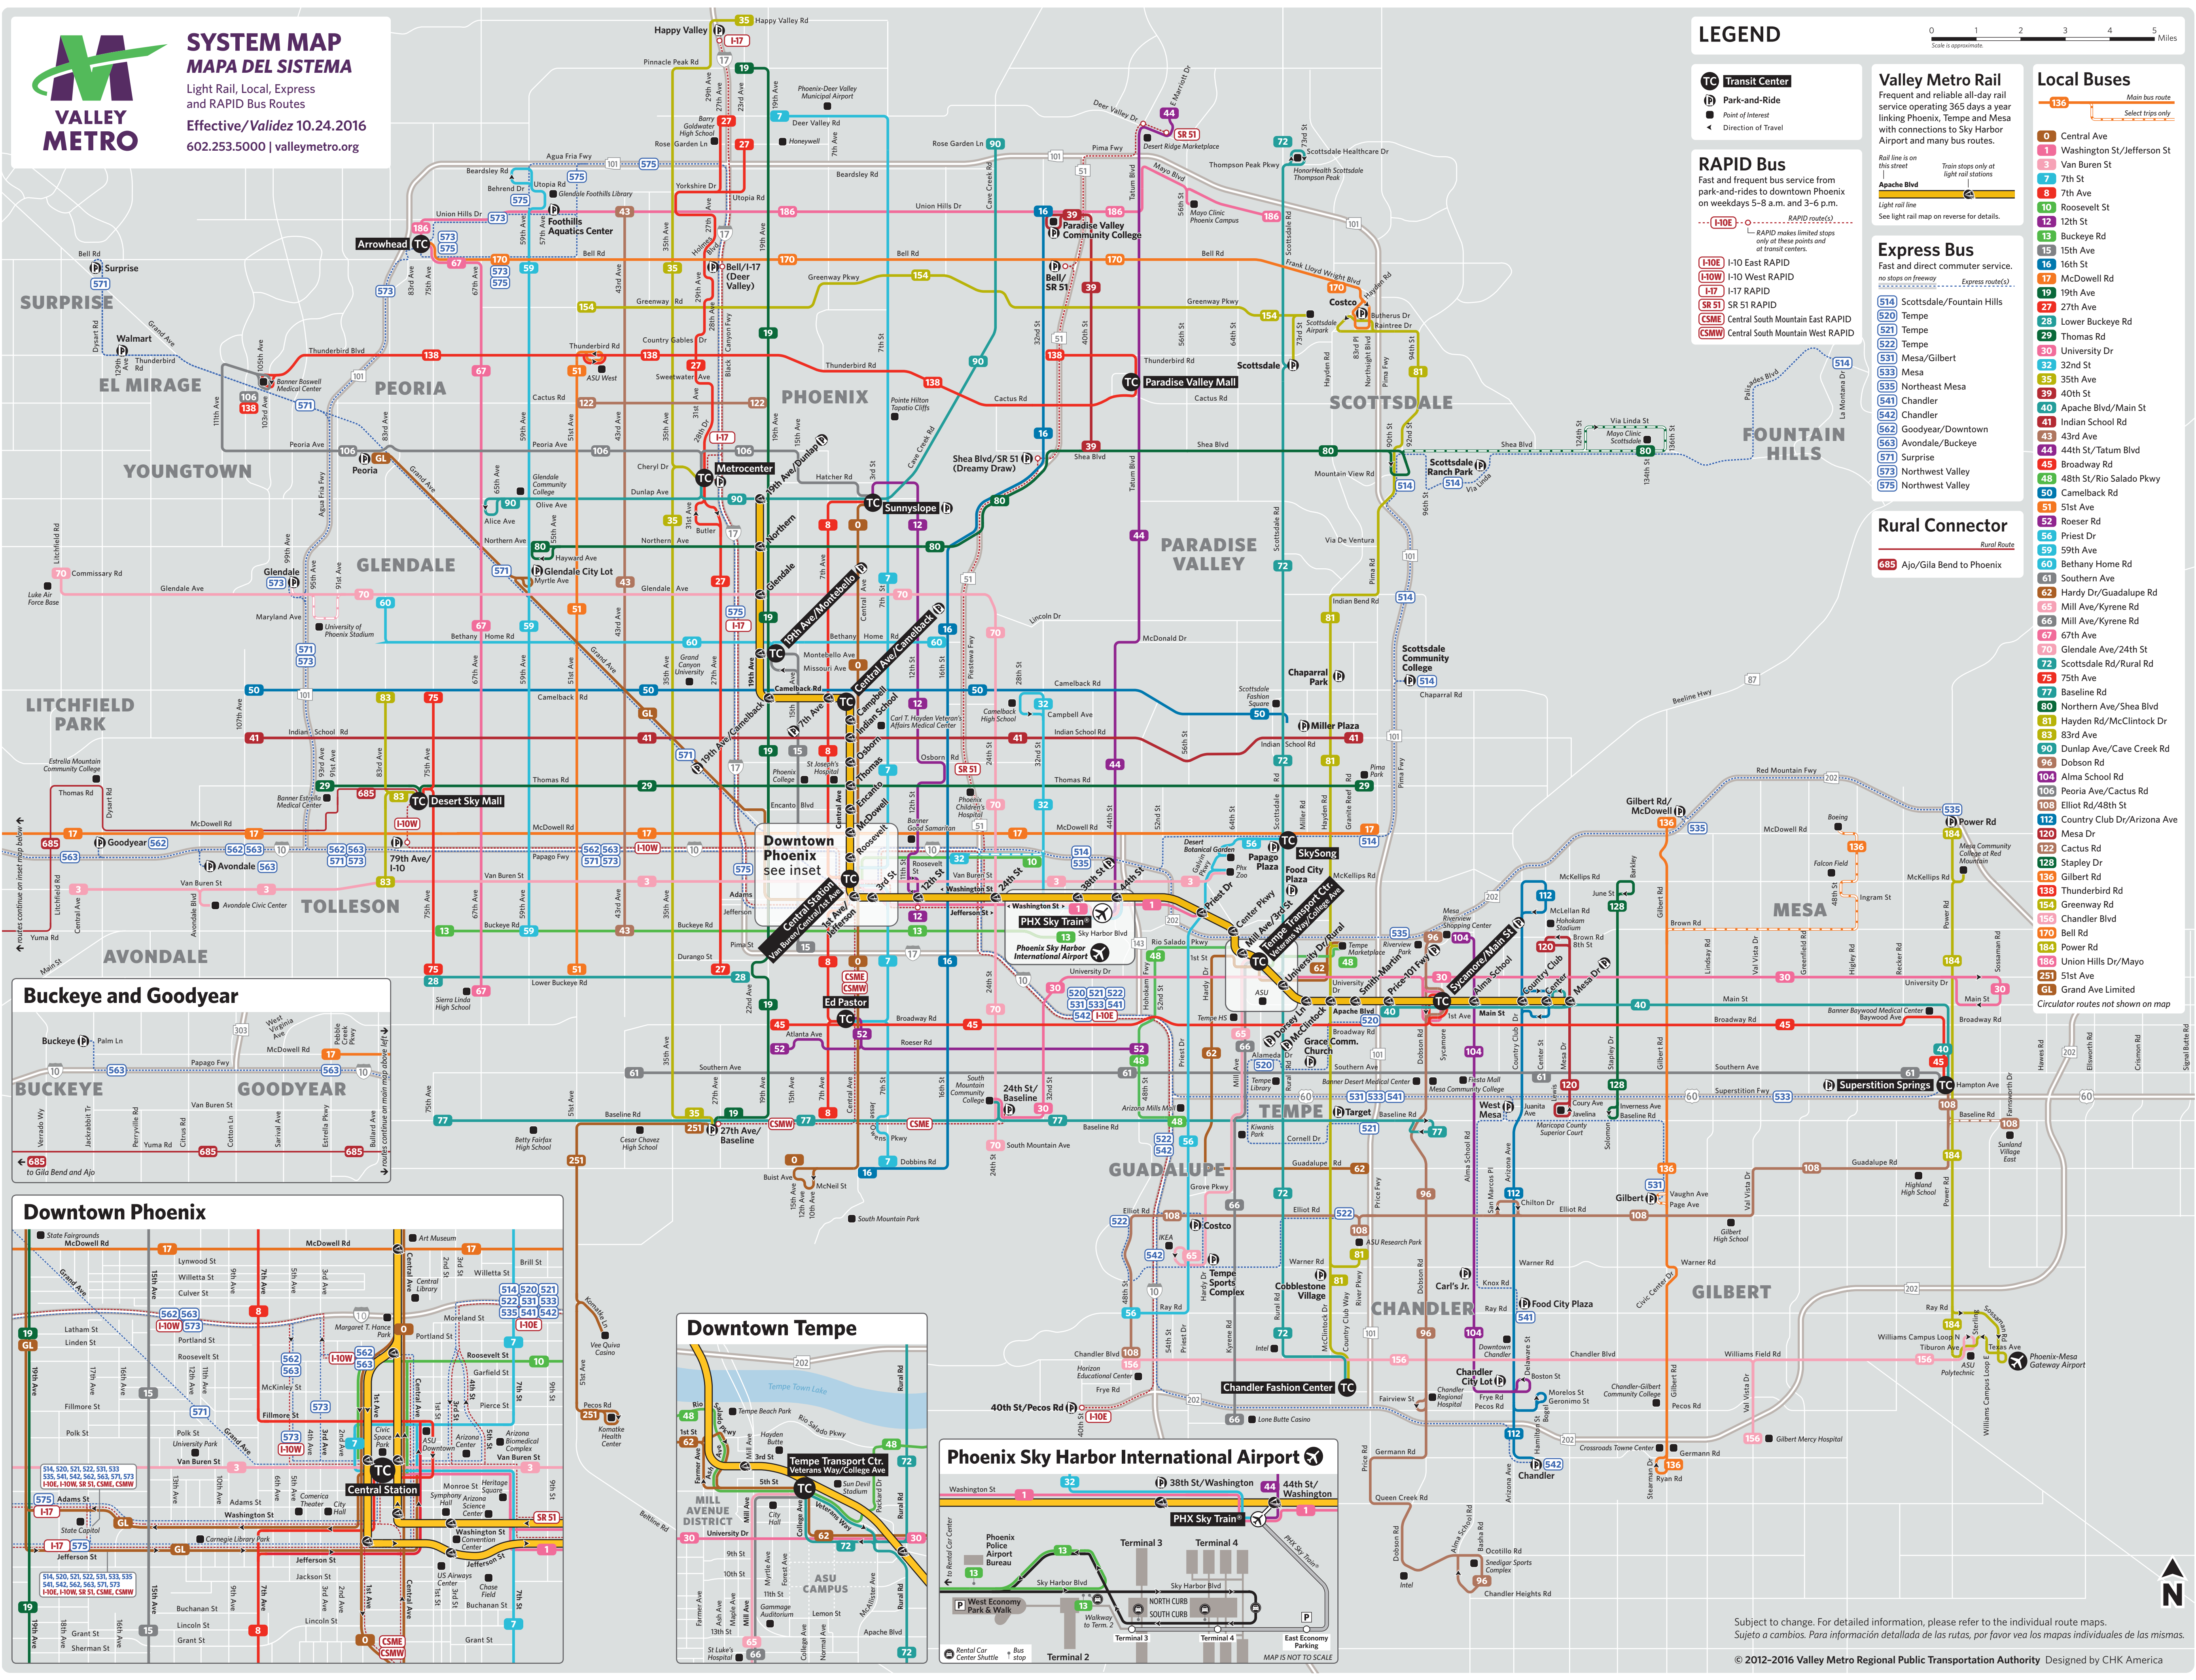

SYSTEM MAP MAPA DEL SISTEMA

Light Rail, Local, Express
and RAPID Bus Routes
Effective/Validez 10.24.2016
602.253.5000 | valleymetro.org

LEGEND

1. **TC** Transit Center
   - **P** Park-and-Ride
   - **●** Point of Interest
   - **←** Direction of Travel
2. **RAPID Bus**
   Fast and frequent bus service from park-and-rides to downtown Phoenix on weekdays 5-8 a.m. and 3-6 p.m.
3. **I-HOE** I-10 East RAPID
   - **H-OW** I-10 West RAPID
   - **L-17** I-17 RAPID
   - **SR 51** SR 51 RAPID
   - **CSME** Central South Mountain East RAPID
   - **CSMW** Central South Mountain West RAPID

Valley Metro Rail
Frequent and reliable all-day rail service operating 365 days a year linking Phoenix, Tempe and Mesa with connections to Sky Harbor Airport and many bus routes.

Rail line is on this street
Train stops only at light rail stations
Apache Blvd
See light rail map on reverse for details.

Express Bus
Fast and direct commuter service.
no stops on freeway

- 514 Scottsdale/Fountain Hills
- 520 Tempe
- 521 Tempe
- 522 Tempe
- 531 Mesa/Gilbert
- 533 Mesa
- 535 Northeast Mesa
- 541 Chandler
- 542 Chandler
- 562 Goodyear/Downtown
- 563 Avondale/Buckeye
- 571 Surprise
- 573 Northwest Valley
- 575 Northwest Valley

Rural Connector

- 685 Ajo/Gila Bend to Phoenix