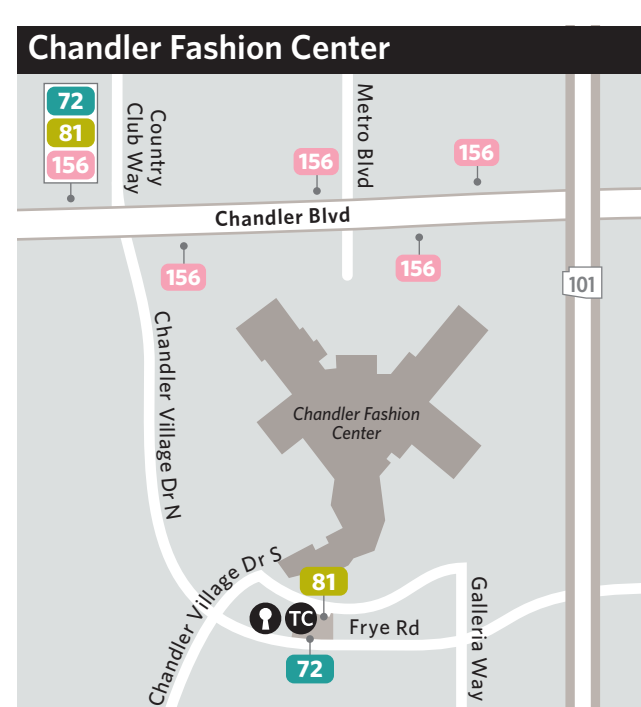

Centros de transporte y otras áreas de abordaje del autobús

Valley Metro Rail Station and Line
PHX Sky Train
Bus routes from this stop
H7 RAPID Bus
520 Express Bus
Park-and-Ride
Bike Rack
Dial-a-Ride Service (DAR)
Circulator Routes: DASH (Phoenix Downtown Area Shuttle), MARY (Maryvale Area Route for You), MRT (Scottsdale Miller Road Trolley), ORB (Tempe Orbit), SMART (Sunnyslope Multiaccess Residential Transit)