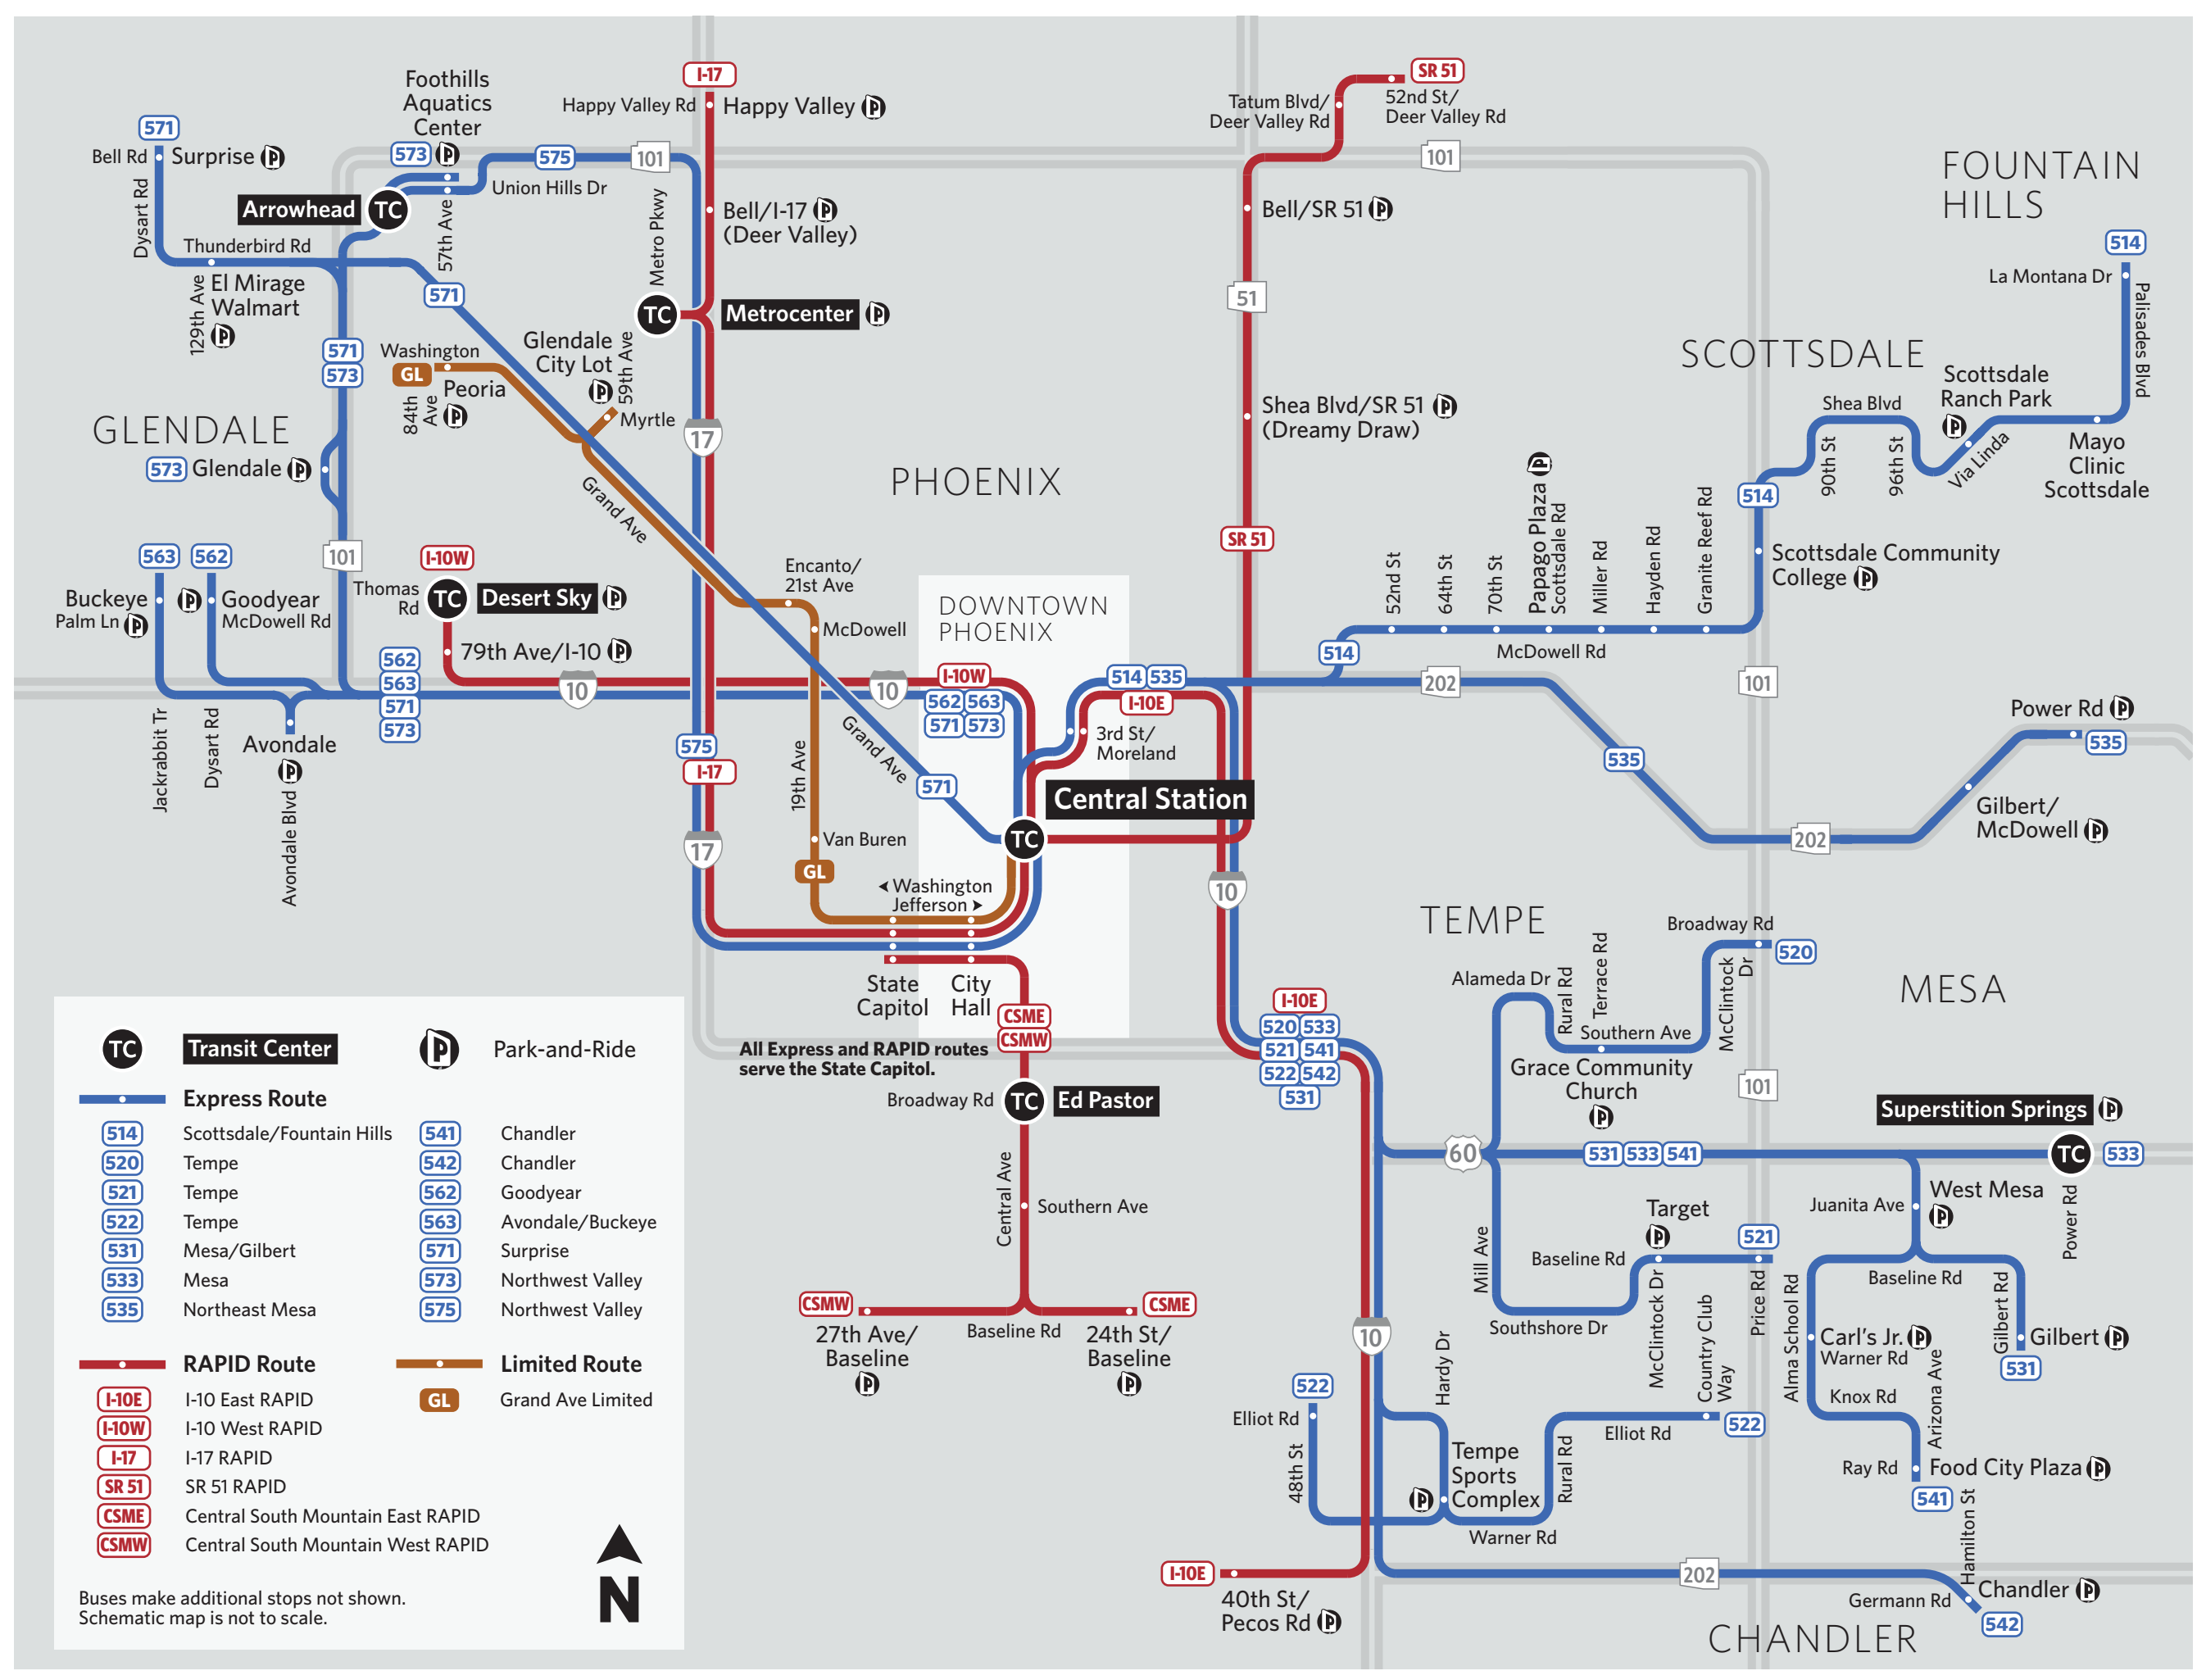

Express, RAPID and Limited Routes

Commuter Bus Service / Servicio de viajes diarios hacia el trabajo por autobús

Park-and-Rides Estacionamientos

Fares Tarifas

Refer to the chart below to find your fare. *Veá la gráfica de abajo para encontrar su tarifa.*

Local Bus/Light Rail	Autobús local/tren ligero
1-Ride / 1 Viaje¹	$2.00
All-Day Pass / Todo el día²	$4.00
7-Day / 7 días³	$20.00
15-Day / 15 días³	$33.00
31-Day / 31 días³	$64.00
Reduced Local Bus/Light Rail⁴	
Tarifa reducida de autobús local/tren ligero³	
1-Ride / 1 Viaje¹	$1.00
All-Day Pass / Todo el día²	$2.00
7-Day / 7 días³	$10.00
15-Day / 15 días³	$16.50
31-Day / 31 días³	$32.00
Express/RAPID Bus	
Tarifa del autobús Express/RAPID	
1-Ride / 1 Viaje¹	$3.25
All-Day Pass / Todo el día²	$6.50
31-Day / 31 días³	$104.00
Rural Route Ruta rural⁴	
1-Way / 1 Dirección	$4.00

¹ The 1-Ride fare is valid for a single trip on bus or light rail, not both.
² One-ride fares purchased through the fare vending machines are for light rail travel only.
³ Price when purchased off-bus at participating retailer.
⁴ Reduced fare is valid for youth 6-18, seniors 65 and older, persons with disabilities and Medicare cardholders only.
⁵ Average fare per trip; flat rate based on distance traveled.
⁶ Valid for consecutive days only.

El tren ligero y los autobuses locales comparten la misma estructura de tarifas y no para ambos. Los pasajes para 1 viaje comprados en una máquina vendidora de pasajes son solo para el tren ligero. Express/RAPID se refiere al servicio expés de autobús, el cual tiene un costo un poco más alto.

¹ El pasaje para 1 viaje es válido para un viaje de ida en autobús o tren ligero y no para ambos. Los pasajes para 1 viaje comprados en una máquina vendidora de pasajes son solo para el tren ligero.
² Precio de compra en una tienda participante antes de abordar el autobús.
³ La tarifa reducida es válida solo para jóvenes de 6 a 18 años de edad, personas de 65 años de edad y mayores, personas con discapacidades, y Tarjeta Habientes de Medicare. Se requiere comprobante de elegibilidad.
⁴ Tarifa media por viaje; tarifa plana basada en la distancia recorrida.
⁵ Válido para días consecutivos solamente.