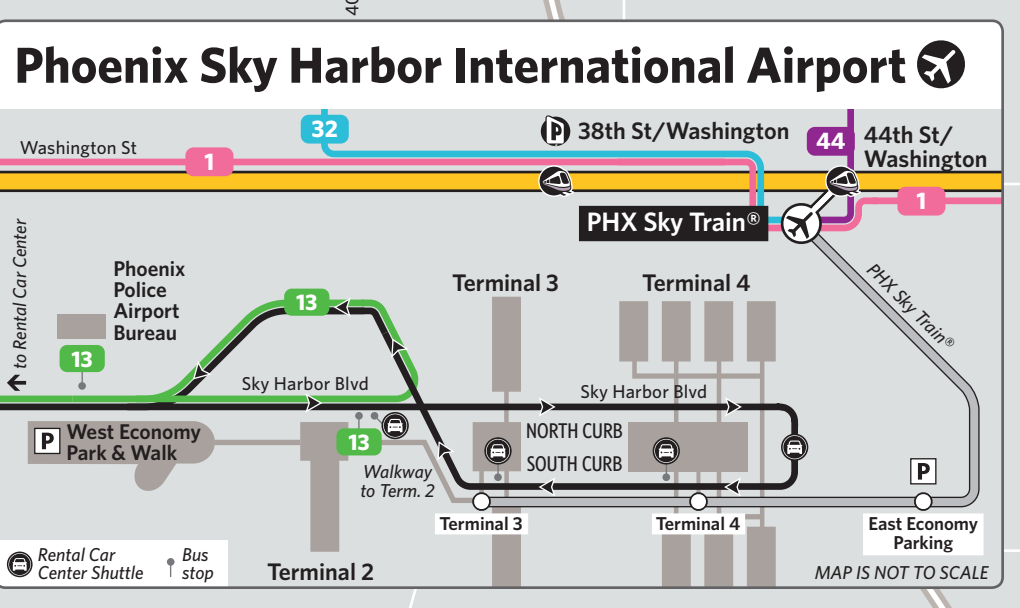

SYSTEM MAP MAPA DEL SISTEMA

Light Rail, Local, Express
and RAPID Bus Routes
Effective/Validez 10.24.2016
602.253.5000 | valleymetro.org

LEGEND

1. **TC** Transit Center
   - **P** Park-and-Ride
   - **●** Point of Interest
   - **←** Direction of Travel
2. **RAPID Bus**
   Fast and frequent bus service from park-and-rides to downtown Phoenix on weekdays 5-8 a.m. and 3-6 p.m.
3. **I-HOE** I-10 East RAPID
   - **H-OW** I-10 West RAPID
   - **L-17** I-17 RAPID
   - **SR 51** SR 51 RAPID
   - **CSME** Central South Mountain East RAPID
   - **CSMW** Central South Mountain West RAPID

Valley Metro Rail
Frequent and reliable all-day rail service operating 365 days a year linking Phoenix, Tempe and Mesa with connections to Sky Harbor Airport and many bus routes.

Rail line is on this street
Train stops only at light rail stations
Apache Blvd
See light rail map on reverse for details.

Express Bus
Fast and direct commuter service.
no stops on freeway

- 514 Scottsdale/Fountain Hills
- 520 Tempe
- 521 Tempe
- 522 Tempe
- 531 Mesa/Gilbert
- 533 Mesa
- 535 Northeast Mesa
- 541 Chandler
- 542 Chandler
- 562 Goodyear/Downtown
- 563 Avondale/Buckeye
- 571 Surprise
- 573 Northwest Valley
- 575 Northwest Valley

Rural Connector

- 685 Ajo/Gila Bend to Phoenix