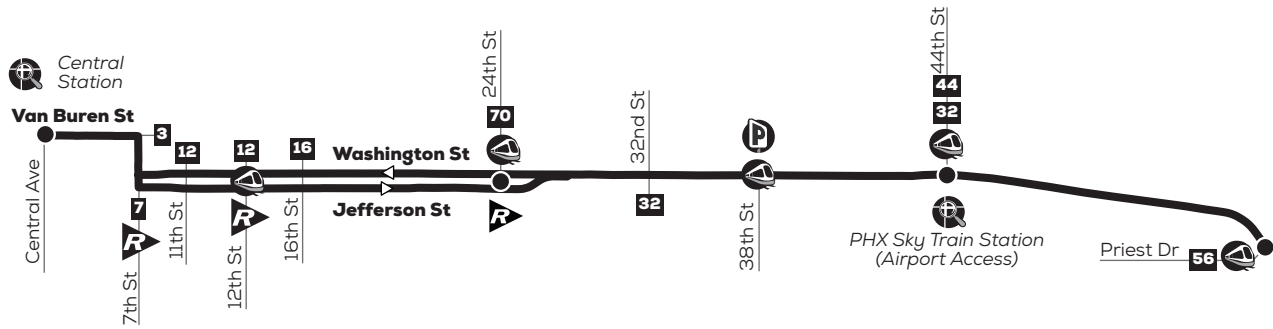

Route 1 – Washington St

Park-and-Ride

38th St/Washington Park-and-Ride, NW corner of 38th St and Washington St
 Estacionamiento 38th St y Washington St, esquina noroeste de 38th St y Washington St

See fold-out map for routes serving this area.
 Vea el mapa desplegable para las rutas que sirven esta área.

Sunday Eastbound Domingo, Rumbo al este

CENTRAL AVE & VAN BUREN ST	24TH ST & JEFFERSON ST	44TH ST & WASHINGTON ST	PRIEST DR & WASHINGTON ST
9:30	9:40	9:47	9:53
10:00	10:10	10:17	10:23
10:30	10:40	10:47	10:53
11:00	11:10	11:17	11:23
11:30	11:40	11:47	11:53
12:00	12:10	12:17	12:23
12:30	12:40	12:47	12:53
1:00	1:10	1:17	1:23
1:30	1:40	1:47	1:53
2:00	2:10	2:17	2:23
2:30	2:40	2:47	2:53
3:00	3:09	3:16	3:22
3:30	3:39	3:46	3:52
4:00	4:09	4:16	4:22
4:30	4:39	4:46	4:52
5:00	5:09	5:16	5:22
5:30	5:39	5:46	5:52
6:00	6:09	6:16	6:22
6:30	6:39	6:46	6:52
7:00	7:09	7:15	7:21
7:30	7:39	7:45	7:51
8:00	8:09	8:15	8:21
8:30	8:39	8:45	8:51
9:00	9:09	9:15	9:21
9:30	9:39	9:45	9:51
10:00	10:09	10:15	10:21
10:30	10:39	10:45	10:51
11:00	11:09	11:15	11:21

Sunday Westbound Domingo, Rumbo al oeste

PRIEST DR & WASHINGTON ST	44TH ST & WASHINGTON ST	24TH ST & WASHINGTON ST	CENTRAL STATION
9:19	9:24	9:31	9:40
9:49	9:54	10:01	10:10
10:18	10:23	10:30	10:40
10:48	10:53	11:00	11:10
11:18	11:23	11:30	11:40
11:48	11:53	12:00	12:10
12:18	12:23	12:30	12:40
12:48	12:53	1:00	1:10
1:18	1:23	1:30	1:40
1:48	1:53	2:00	2:10
2:18	2:23	2:30	2:40
2:48	2:53	3:00	3:10
3:18	3:23	3:30	3:40
3:48	3:53	4:00	4:10
4:18	4:23	4:30	4:40
4:48	4:53	5:00	5:10
5:18	5:23	5:30	5:40
5:48	5:53	6:00	6:10
6:18	6:23	6:30	6:40
6:48	6:53	7:00	7:10
7:18	7:23	7:30	7:40
7:48	7:53	8:00	8:10
8:18	8:23	8:30	8:40
8:49	8:54	9:01	9:11
9:21	9:25	9:31	9:40
9:51	9:55	10:01	10:10
10:21	10:25	10:31	10:40
10:51	10:55	11:01	11:10
11:21	11:25	11:31	11:40