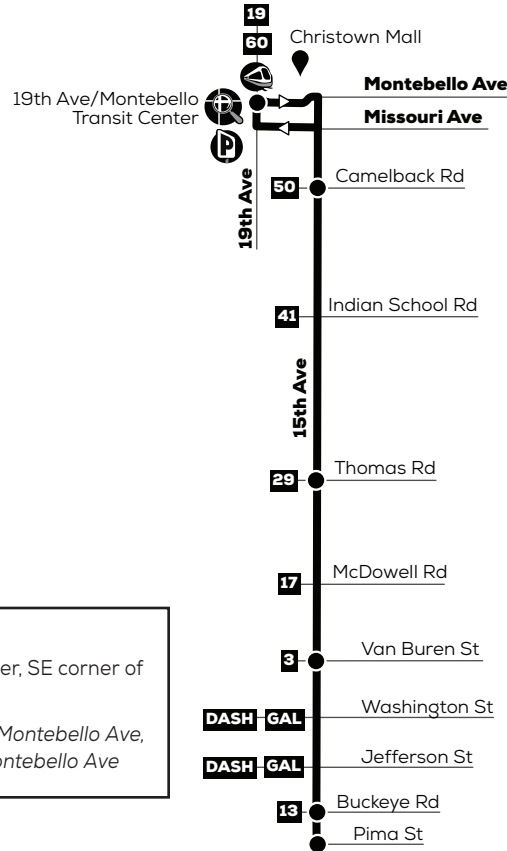

Route 15 – 15th Ave

P **Park-and-Ride**
 19th Ave/Montebello Transit Center, SE corner of
 19th Ave and Montebello Ave
*Centro de Transporte 19th Ave y Montebello Ave,
 esquina sureste de 19th Ave y Montebello Ave*

Route 15 – 15th Ave

Sunday Northbound Domingo, Rumbo al norte

15TH AVE & PIMA ST	15TH AVE & BUCKEYERD	15TH AVE & VAN BUREN ST	15TH AVE & THOMAS RD	15TH AVE & CAMELBACK RD	19TH AVE & MONTEBELLO AVE
5:18	5:19	5:23	5:30	5:37	5:44
5:48	5:49	5:53	6:00	6:07	6:14
6:18	6:19	6:23	6:30	6:37	6:44
6:48	6:49	6:53	7:00	7:07	7:14
7:18	7:19	7:23	7:30	7:37	7:44
7:48	7:49	7:53	8:00	8:07	8:14
8:18	8:19	8:23	8:30	8:37	8:44
8:48	8:49	8:53	9:00	9:07	9:14
9:18	9:19	9:23	9:30	9:37	9:44
9:48	9:49	9:53	10:00	10:08	10:15
10:16	10:17	10:22	10:30	10:38	10:45
10:46	10:47	10:52	11:00	11:08	11:15
11:16	11:17	11:22	11:30	11:38	11:45
11:46	11:47	11:52	12:00	12:08	12:15
12:16	12:17	12:22	12:30	12:38	12:45
12:46	12:47	12:52	1:00	1:08	1:15
1:16	1:17	1:22	1:30	1:38	1:45
1:46	1:47	1:52	2:00	2:08	2:15
2:16	2:17	2:22	2:30	2:38	2:45
2:46	2:47	2:52	3:00	3:08	3:15
3:16	3:17	3:22	3:30	3:38	3:45
3:46	3:47	3:52	4:00	4:08	4:15
4:16	4:17	4:22	4:30	4:38	4:45
4:46	4:47	4:52	5:00	5:08	5:15
5:16	5:17	5:22	5:30	5:38	5:45
5:46	5:47	5:52	6:00	6:08	6:15
6:16	6:17	6:22	6:30	6:38	6:45
6:46	6:47	6:52	7:00	7:07	7:14
7:18	7:19	7:23	7:30	7:37	7:44
7:48	7:49	7:53	8:00	8:07	8:14
8:18	8:19	8:23	8:30	8:37	8:44
8:48	8:49	8:53	9:00	9:07	9:14
9:18	9:19	9:23	9:30	9:37	9:44
9:48	9:49	9:53	10:00	10:07	10:14
10:18	10:19	10:23	10:30	10:37	10:44
10:48	10:49	10:53	11:00	11:07	11:14
11:18	11:19	11:23	11:30	11:37	11:44