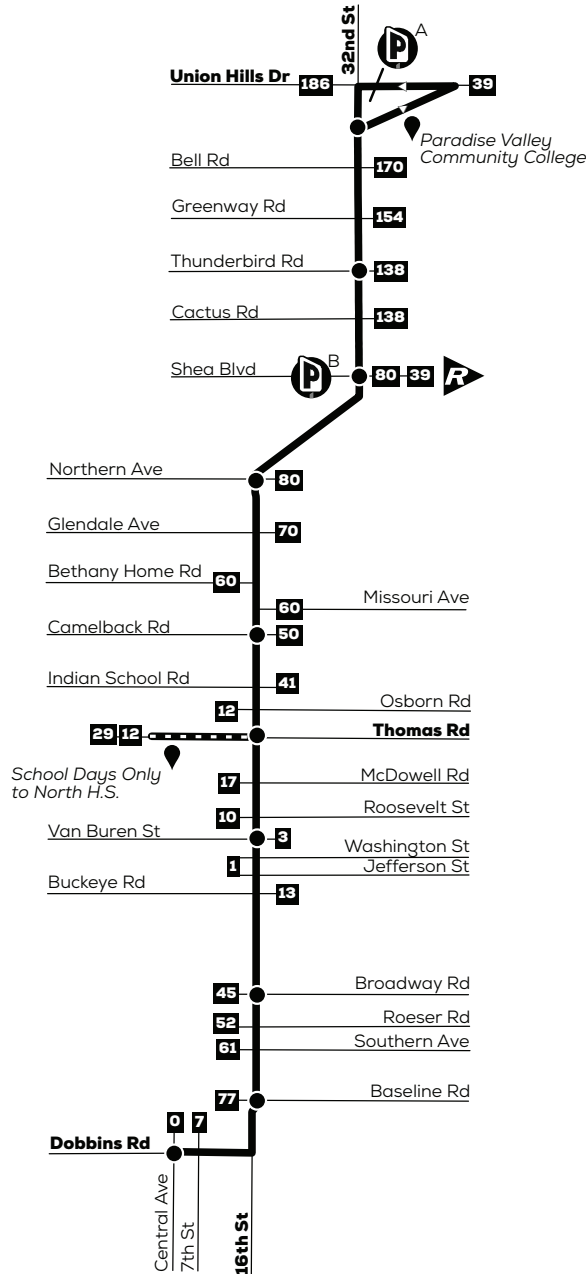

Route 16 – 16th St

Park-and-Ride

A Paradise Valley Community College, SE Corner of 32nd St and Union Hills Dr, NW end of parking lot

B Shea Blvd/SR 51 Dreamy Draw Park-and-Ride (Boards on 32nd St), SW corner of SR 51 and Shea Blvd

A Colegio Comunitario Paradise Valley, esquina sureste de 32nd St y Union Hills Dr, en la esquina noroeste del estacionamiento

B Estacionamiento Shea Blvd/SR 51 Dreamy Draw (El autobús se aborda en 32nd St), esquina suroeste de SR 51 y Shea Blvd