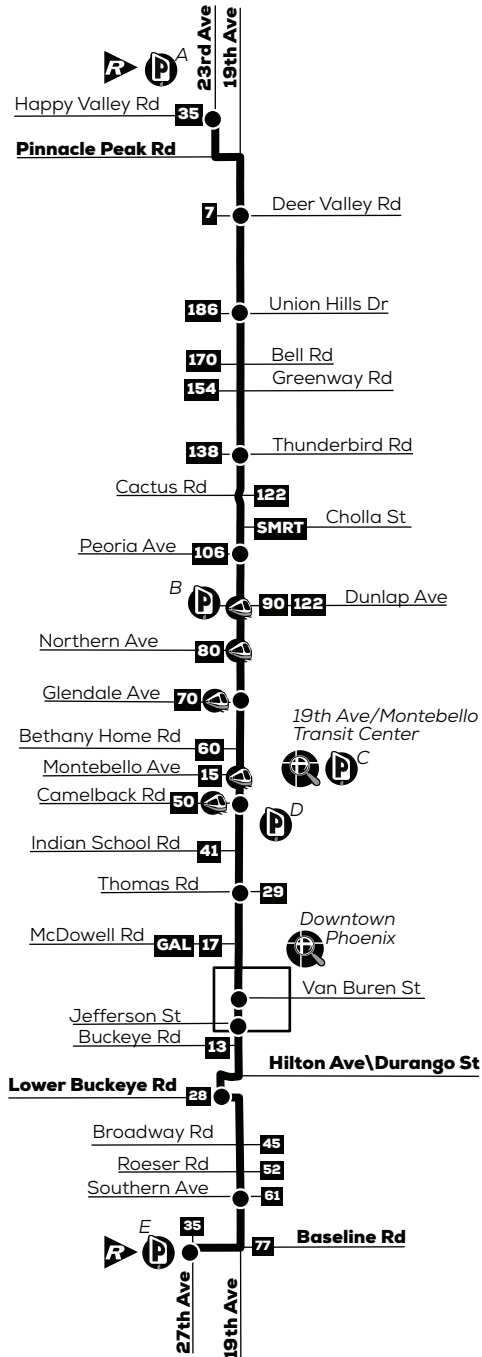

Route 19 – 19th Ave

See fold-out map for routes serving this area.
Vea el mapa desplegable para las rutas que sirven esta área.

Park-and-Ride

- A I-17/Happy Valley Rd Park-and-Ride, SW corner of I-17 and Happy Valley Rd
- B 19th Ave/Dunlap Park-and-Ride, SW corner of 19th Ave and Dunlap Ave
- C 19th Ave/Montebello Transit Center, SE corner of 19th Ave and Montebello Ave
- D 19th Ave/Camelback Park-and-Ride, SE corner of 19th Ave and Camelback Rd
- E 27th Ave/Baseline Rd Park-and-Ride, SW corner of 27th Ave and Baseline Rd

- A Estacionamiento I-17/Happy Valley Rd, esquina suroeste de I-17 y Happy Valley Rd
- B Estacionamiento de 19th Ave/Dunlap, esquina suroeste de 19th Ave y Dunlap Ave
- C Centro de Transporte 19th Ave/Montebello, esquina sureste de 19th Ave y Montebello Ave
- D Estacionamiento de 19th Ave/Camelback Rd, esquina sureste de 19th Ave y Camelback Rd
- E Estacionamiento de 27th Ave/Baseline Rd, esquina suroeste de 27th Ave y Baseline Rd