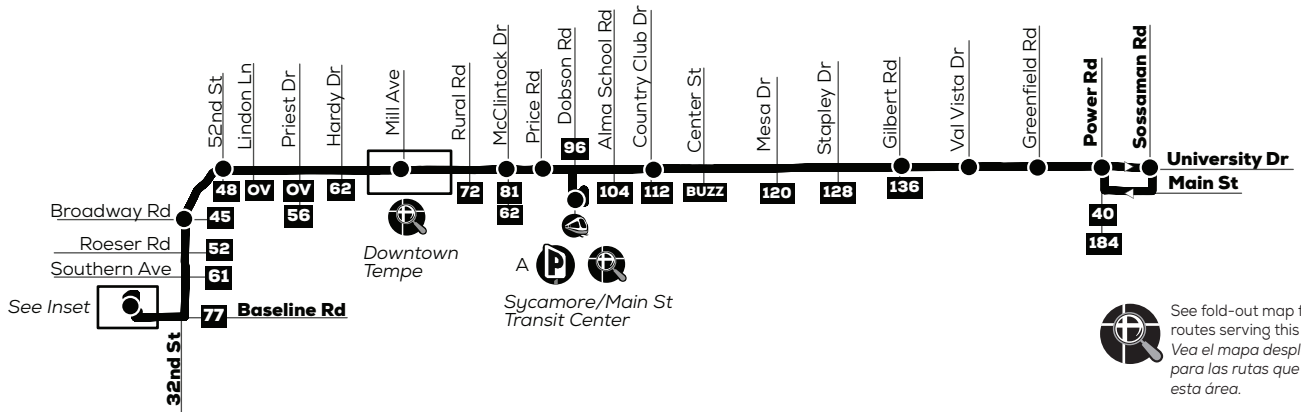

Route 30 – University Dr

See fold-out map for routes serving this area.
Vea el mapa desplegable para las rutas que sirven esta área.

P Park-and-Ride
 A Sycamore/Main St Transit Center, NW corner of Main St and Sycamore
 B 24th St/Baseline Park-and-Ride, NE corner of 24th St and Baseline Rd
 A Centro de Transporte Sycamore y Main St, esquina noroeste de Main St y Sycamore
 B Estacionamiento Park-and-Ride de 24th St y Baseline, esquina noreste de la calle 24 y Baseline Rd

Sunday Eastbound Domingo, Rumbo al este

24TH ST/BASELINE PARK-AND-RIDE	32ND ST & BROADWAY RD	52ND ST & UNIVERSITY DR	MILL AVE & UNIVERSITY DR	MCCLEINTOCK DR & UNIVERSITY DR	UNIVERSITY DR & PRICE RD
5:42	5:51	6:00	6:07	6:15	6:21
6:42	6:51	7:00	7:07	7:15	7:21
7:42	7:51	8:00	8:07	8:15	8:21
Service continues every 60 minutes until the times listed below. El servicio continúa cada 60 minutos hasta las horas indicadas abajo.					
9:42	9:51	10:00	10:07	10:15	10:21

Sunday Westbound Domingo, Rumbo al oeste

UNIVERSITY DR & PRICE RD	MCCLEINTOCK DR & UNIVERSITY DR	MILL AVE & UNIVERSITY DR	52ND ST & UNIVERSITY DR	32ND ST & BROADWAY RD	24TH ST/BASELINE PARK-AND-RIDE
			5:44	5:53	6:02
6:27	6:30	6:38	6:44	6:53	7:02
7:27	7:30	7:38	7:44	7:53	8:02
Service continues every 60 minutes until the times listed below. El servicio continúa cada 60 minutos hasta las horas indicadas abajo.					
9:27	9:30	9:38	9:44	9:53	10:02
10:27	10:30	10:38	10:44	10:53	11:02