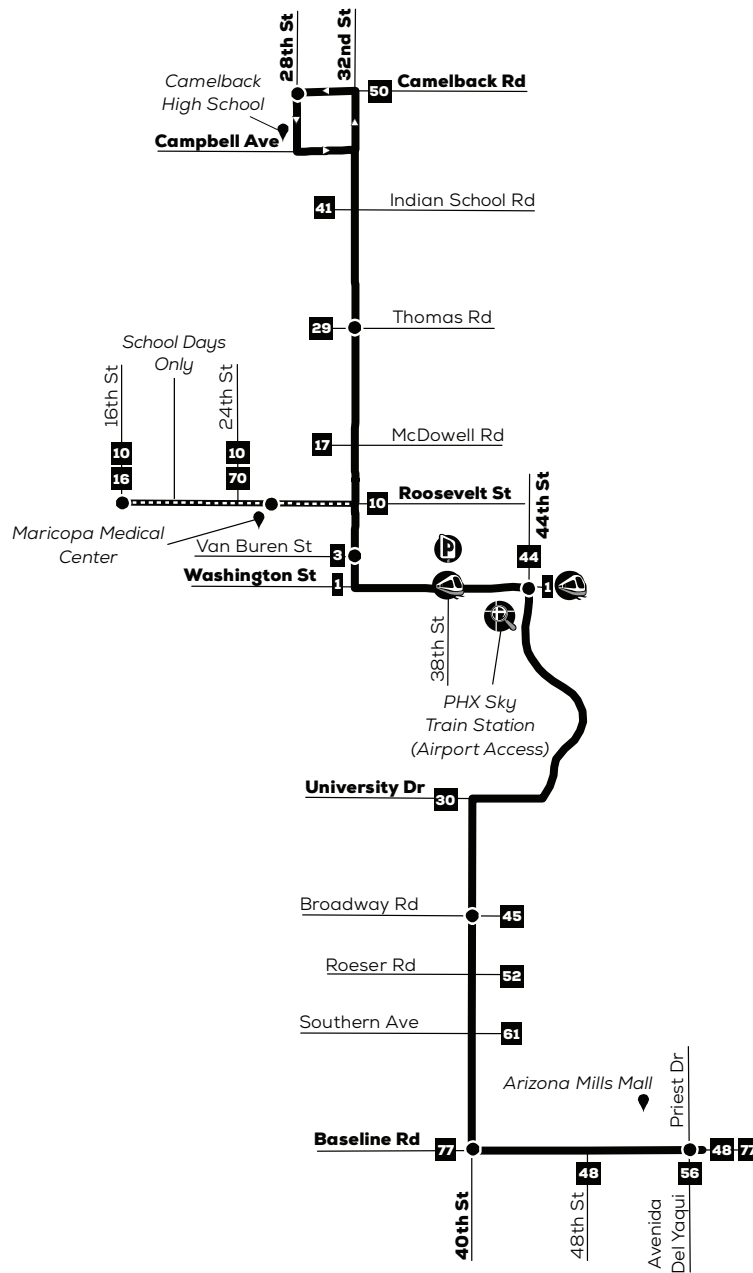

Route 32 – 32nd St/40th St

See fold-out map for routes serving this area.
 Vea el mapa desplegable para las rutas que sirven esta área.

Park-and-Ride

38th St/Washington Park-and-Ride, NW corner of 38th St and Washington St