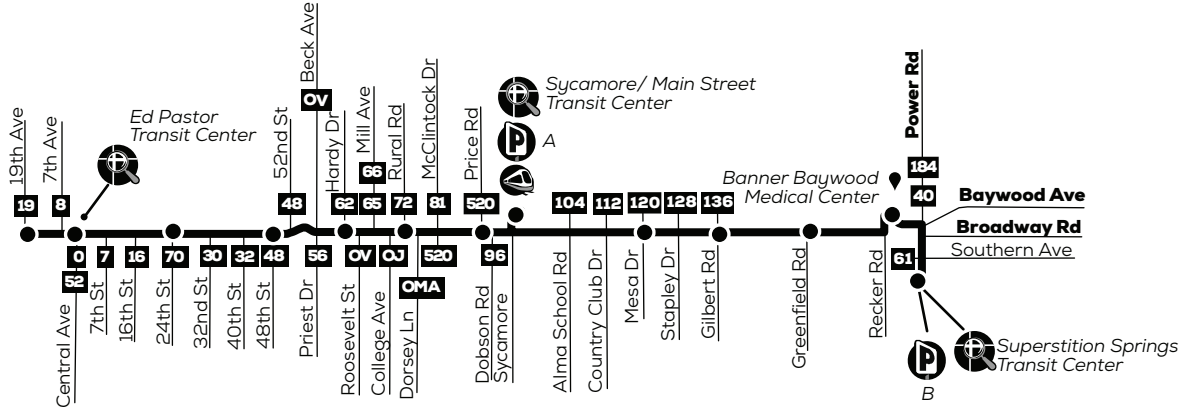

Route 45 – Broadway Rd

Park-and-Ride

- A Sycamore/Main St Transit Center, NW corner of Main St and Sycamore
- B Superstition Springs Transit Center, NW corner of Power Rd and US 60

A Centro de Transporte Sycamore y Main St, esquina noroeste de Main St y Sycamore
 B Centro de Transporte Superstition Springs, esquina noroeste de Power Rd y autopista US 60

See fold-out map for routes serving this area.
 Ve a el mapa desplegable para las rutas que sirven esta área.

Monday-Friday Eastbound Lunes a Viernes, Rumbo al este

19TH AVE & BROADWAY RD	CENTRAL AVE & BROADWAY RD	24TH ST & BROADWAY RD	48TH ST & BROADWAY RD	HARDY DR & BROADWAY RD	RURAL RD & BROADWAY RD	PRICE RD & BROADWAY RD	SYCAMORE & MAIN ST	MESA DR & BROADWAY RD	GILBERT RD & BROADWAY RD	GREENFIELD RD & BROADWAY RD	BANNER BAYWOOD MEDICAL CENTER	SUPERSTITION SPRINGS TC
4:10	4:16	4:26	4:36									
4:50	4:56	5:06	5:16	5:22	5:28	5:35	5:43	5:57	6:06	6:16	6:27	6:38
5:19	5:25	5:35	5:45	5:51	5:57	6:05	6:14	6:30	6:40	6:50	7:01	7:12
5:31	5:37	5:47	5:57	6:04	6:11	6:20						
5:44	5:50	6:00	6:13	6:20	6:27	6:35	6:44	7:00	7:10	7:20	7:31	7:42
5:55	6:02	6:14	6:27	6:34	6:41	6:50						
6:11	6:18	6:30	6:43	6:50	6:57	7:05	7:14	7:30	7:40	7:50	8:01	8:12
6:25	6:32	6:44	6:57	7:04	7:11	7:20						
6:41	6:48	7:00	7:13	7:20	7:27	7:35	7:44	8:00	8:10	8:20	8:31	8:42
6:55	7:02	7:14	7:27	7:34	7:41	7:50						
7:11	7:18	7:30	7:43	7:50	7:57	8:05	8:14	8:30	8:40	8:50	9:01	9:12
7:25	7:32	7:44	7:57	8:04	8:11	8:20						
7:41	7:48	8:00	8:13	8:20	8:27	8:35	8:44	9:00	9:08	9:17	9:28	9:39
8:01	8:08	8:20	8:33									
8:13	8:20	8:32	8:45	8:52	8:59	9:06	9:15	9:31	9:39	9:48	9:59	10:10
8:44	8:51	9:03	9:16	9:22	9:29	9:36	9:45	10:01	10:09	10:18	10:29	10:40
9:13	9:20	9:32	9:45	9:51	9:58	10:05	10:14	10:30	10:38	10:47	10:58	11:09
9:43	9:50	10:02	10:15	10:21	10:28	10:35	10:44	11:00	11:08	11:17	11:28	11:39
10:13	10:20	10:32	10:45	10:51	10:58	11:05	11:14	11:30	11:38	11:47	11:58	12:09