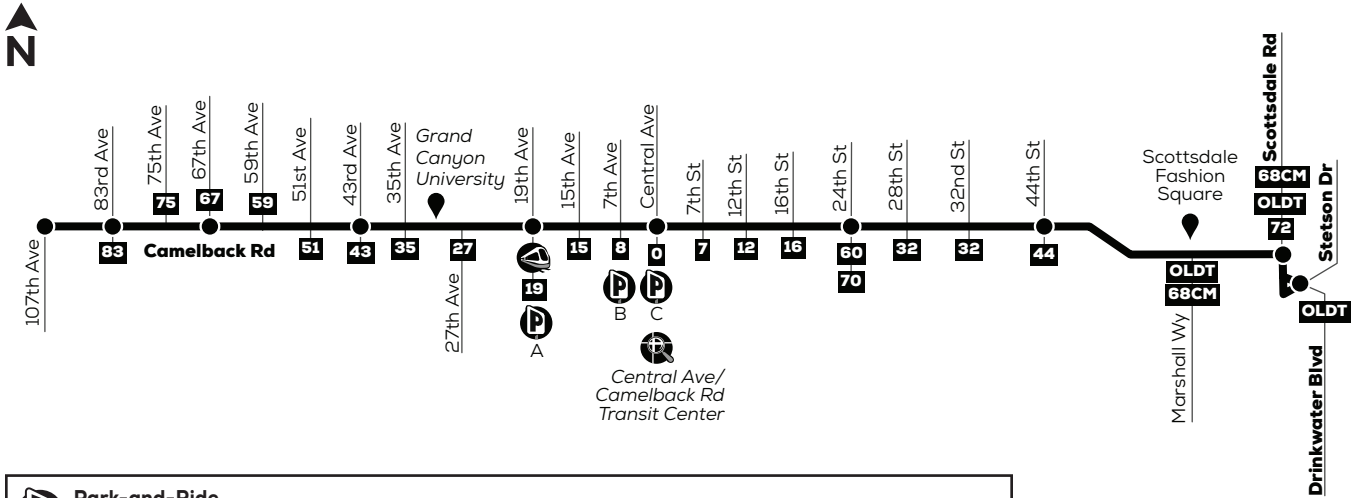

# Route 50 – Camelback Rd

**P** **Park-and-Ride**

A 19th Ave/Camelback Park-and-Ride, SE corner of 19th Ave and Camelback Rd  
 B 7th Ave/Camelback, SW corner of 7th Ave and Camelback Rd  
 C Central Ave/Camelback Transit Center, SW corner of Camelback Rd and Central Ave

A Estacionamiento de 19th Ave/Camelback Rd, esquina sureste de 19th Ave y Camelback Rd  
 B 7th Ave y Camelback Rd, esquina suroeste de 7th Ave y Camelback Rd  
 C Centro de Transporte Central Ave/Camelback, esquina suroeste de Camelback Rd y Central Ave

## Monday-Friday Eastbound Lunes a Viernes, Rumbo al este

107TH AVE & CAMELBACK RD	83RD AVE & CAMELBACK RD	67TH AVE & CAMELBACK RD	43RD AVE & CAMELBACK RD	19TH AVE & CAMELBACK RD	CENTRAL AVE & CAMELBACK RD	24TH ST & CAMELBACK RD	44TH ST & CAMELBACK RD	SCOTTSDALE RD & CAMELBACK RD	STETSON DR & DRINKWATER BLVD	SCOTTSDALE RD & CAMELBACK RD
		3:49	4:00	4:15	4:25	4:37	4:45	4:55	4:57	4:59
4:04	4:12	4:19	4:30	4:45	4:55	5:07	5:15	5:25	5:27	5:29
		4:49	5:00	5:15	5:25	5:37	5:45	5:55	5:57	5:59
5:04	5:12	5:19	5:30	5:45	5:55	6:07	6:15	6:25	6:27	6:29
		5:36	5:46	6:00	6:09	6:21	6:29			
5:34	5:42	5:49	6:00	6:15	6:25	6:38	6:47	6:58	7:00	7:02
		6:01	6:11	6:25	6:34	6:48	6:57			
5:54	6:02	6:09	6:20	6:35	6:45	6:59	7:08	7:19	7:21	7:23
		6:19	6:29	6:45	6:55	7:09	7:18			
6:12	6:20	6:27	6:39	6:55	7:05	7:19	7:28	7:39	7:41	7:43
		6:37	6:49	7:05	7:15	7:29	7:38			
6:31	6:40	6:47	6:59	7:15	7:25	7:39	7:48	7:59	8:01	8:03
		6:57	7:09	7:25	7:35	7:49	7:58	8:09	8:11	8:13
6:51	7:00	7:07	7:19	7:35	7:45	7:59	8:08	8:19	8:21	8:23
		7:17	7:29	7:45	7:55	8:09	8:18	8:29	8:31	8:33
7:11	7:20	7:27	7:39	7:55	8:05	8:19	8:28	8:39	8:41	8:43
		7:37	7:49	8:05	8:15	8:29	8:38			
7:31	7:40	7:47	7:59	8:15	8:25	8:39	8:48	8:59	9:01	9:03
		8:02	8:14	8:30	8:40	8:54	9:03	9:14	9:16	9:18