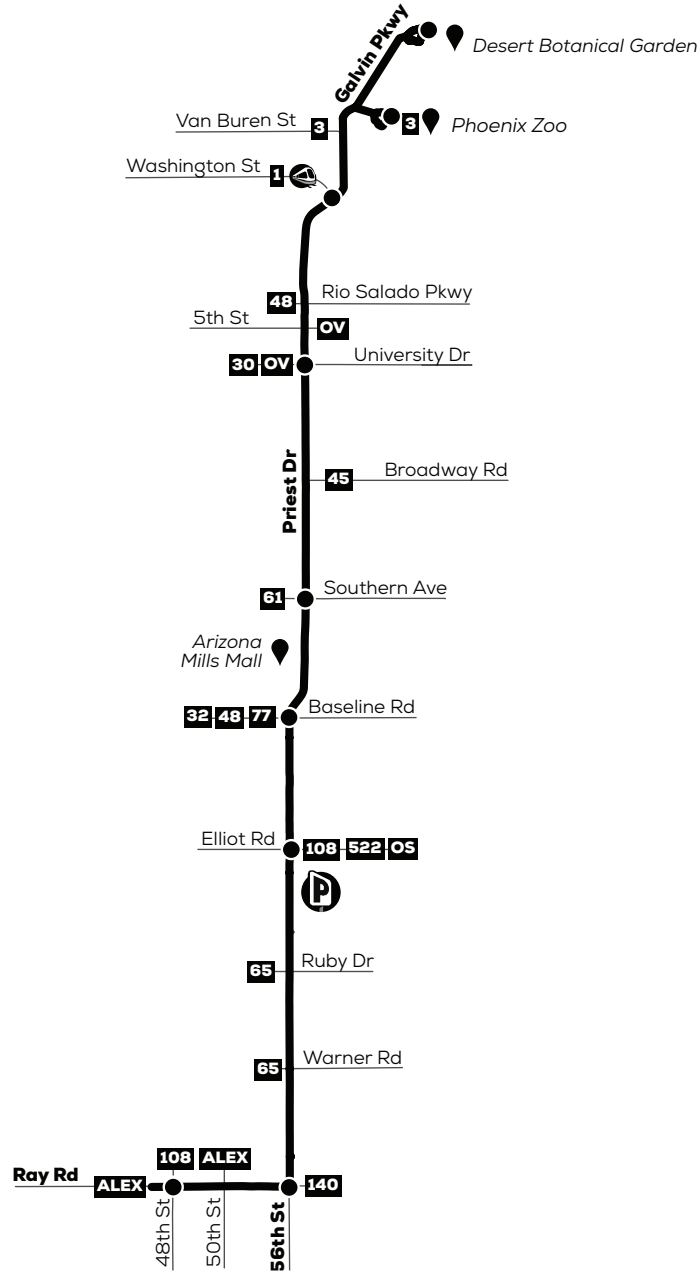

Route 56 – Priest Dr

P **Park-and-Ride**
 Costco, SE corner of Priest Dr and Elliot Rd
 Costco, esquina sureste de Priest Dr y Elliot Rd

Route 56 – Priest Dr

Monday-Friday Northbound Lunes a Viernes, Rumbo al norte