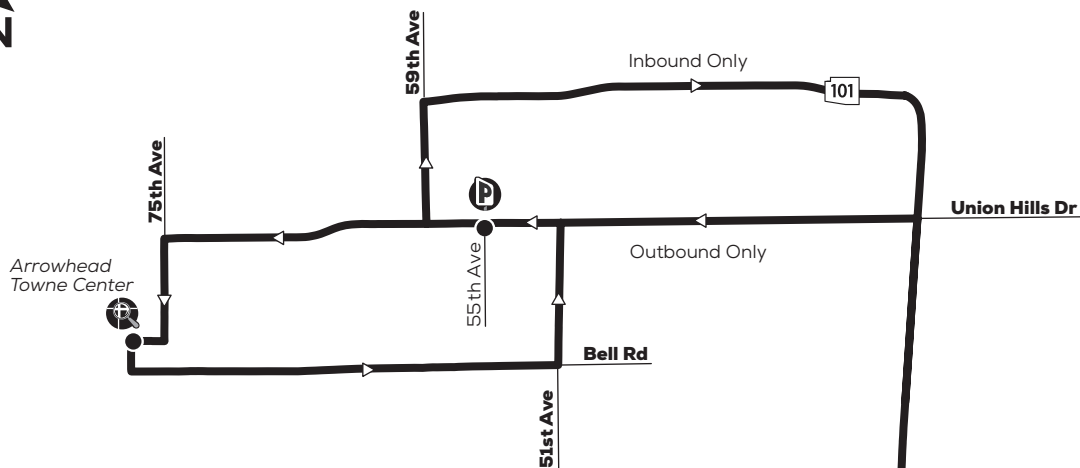

Route 575 – North Glendale Express

P **Park-and-Ride**
 Foothills Recreation & Aquatics Center, NW corner of 55th Ave and Union Hills Dr
 Foothills Recreation & Aquatics Center, esquina noroeste de 55 Ave y Union Hills Dr

Downtown Phoenix Stop Locations

Legend

- Route Stops
- ▲ Inbound
- ▼ Outbound

See fold-out map for routes serving this area.
 Vea el mapa desplegable para las rutas que sirven esta área.

Monday-Friday AM Inbound

Lunes a Viernes, de llegada por la mañana

ARROWHEAD TC	FOOTHILLS RECREATION & AQUATICS CENTER	17TH AVE & JEFFERSON ST	CENTRAL AVE & VAN BUREN ST
5:54	6:04	* 6:40	* 6:50
6:30	6:45	* 7:25	* 7:35
6:45	7:00	* 7:40	* 7:50

Monday-Friday PM Outbound

Lunes a Viernes, de salida por la tarde

CENTRAL AVE & VAN BUREN ST	ADAMS ST & 18TH AVE	FOOTHILLS RECREATION & AQUATICS CENTER	ARROWHEAD TC
4:15	4:25	* 5:06	* 5:16
4:45	4:55	* 5:40	* 5:50
5:15	5:25	* 6:10	* 6:20