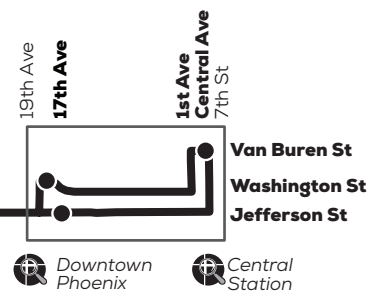

Route 575 – North Glendale Express

P **Park-and-Ride**
 Foothills Recreation & Aquatics Center, NW corner of 55th Ave and Union Hills Dr
 Foothills Recreation & Aquatics Center, esquina noroeste de 55 Ave y Union Hills Dr

Downtown Phoenix Stop Locations

Legend

- Route Stops
- ▲ Inbound
- ▼ Outbound

See fold-out map for routes serving this area.
 Vea el mapa desplegable para las rutas que sirven esta área.

Monday-Friday AM Inbound

Lunes a Viernes, de llegada por la mañana

ARROWHEAD TC	FOOTHILLS RECREATION & AQUATICS CENTER	17TH AVE & JEFFERSON ST	CENTRAL AVE & VAN BUREN ST
5:54	6:04	* 6:40	* 6:50
6:30	6:45	* 7:25	* 7:35
6:45	7:00	* 7:40	* 7:50

Monday-Friday PM Outbound

Lunes a Viernes, de salida por la tarde

CENTRAL AVE & VAN BUREN ST	ADAMS ST & 18TH AVE	FOOTHILLS RECREATION & AQUATICS CENTER	ARROWHEAD TC
4:15	4:25	* 5:06	* 5:16
4:45	4:55	* 5:40	* 5:50
5:15	5:25	* 6:10	* 6:20