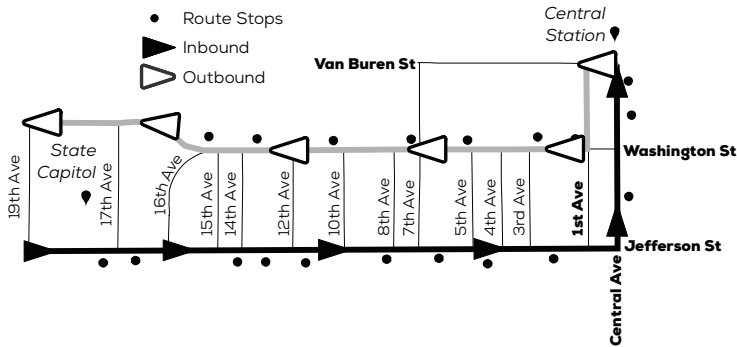

Route 575 – North Glendale Express

P **Park-and-Ride**
 Foothills Recreation & Aquatics Center, NW corner of 55th Ave and Union Hills Dr
 Foothills Recreation & Aquatics Center, esquina noroeste de 55 Ave y Union Hills Dr

Downtown Phoenix Stop Locations

Legend

- Route Stops
- ▲ Inbound
- ▼ Outbound

See fold-out map for routes serving this area.
 Vea el mapa desplegable para las rutas que sirven esta área.

Monday-Friday AM Inbound

Lunes a Viernes, de llegada por la mañana

ARROWHEAD TC	FOOTHILLS RECREATION & AQUATICS CENTER	17TH AVE & JEFFERSON ST	CENTRAL AVE & VAN BUREN ST
5:54	6:04	* 6:40	* 6:50
6:30	6:45	* 7:25	* 7:35
6:45	7:00	* 7:40	* 7:50

Monday-Friday PM Outbound

Lunes a Viernes, de salida por la tarde

CENTRAL AVE & VAN BUREN ST	ADAMS ST & 18TH AVE	FOOTHILLS RECREATION & AQUATICS CENTER	ARROWHEAD TC
4:15	4:25	* 5:06	* 5:16
4:45	4:55	* 5:40	* 5:50
5:15	5:25	* 6:10	* 6:20