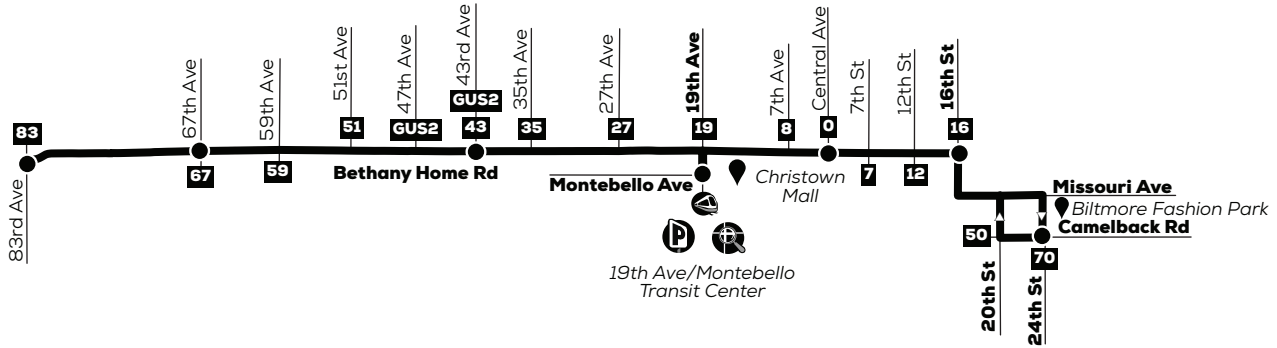

Route 60 – Bethany Home Rd

P Park-and-Ride
 19th Ave/Montebello Transit Center, SE corner of Montebello and 19th Ave
 Centro de Transporte 19th Ave y Montebello, esquina sureste de Montebello y 19th Ave

See fold-out map for routes serving this area.
 Vea el mapa desplegable para las rutas que sirven esta área.

Monday-Friday Eastbound Lunes a Viernes, Rumbo al este

83RD AVE & BETHANY HOME RD	67TH AVE & BETHANY HOME RD	43RD AVE & BETHANY HOME RD	19TH AVE & MONTEBELLO AVE	CENTRAL AVE & BETHANY HOME RD	16TH ST & BETHANY HOME RD	24TH ST & CAMELBACK RD
		3:49	4:05	4:12	4:18	4:25
		4:19	4:35	4:42	4:48	4:55
		4:49	5:05	5:12	5:18	5:25
5:01	5:07	5:18	5:35	5:44	5:50	5:59
5:26	5:33	5:47	6:05	6:14	6:20	6:29
5:56	6:03	6:17	6:35	6:44	6:50	6:59
6:26	6:33	6:47	7:05	7:14	7:20	7:29
6:56	7:03	7:17	7:35	7:44	7:50	7:59
7:26	7:33	7:47	8:05	8:14	8:20	8:29
7:56	8:03	8:17	8:35	8:44	8:50	8:59
8:26	8:33	8:47	9:05	9:13	9:19	9:27
8:59	9:06	9:18	9:35	9:43	9:49	9:57
9:29	9:36	9:48	10:05	10:13	10:19	10:27
9:59	10:06	10:18	10:35	10:43	10:49	10:57
10:29	10:36	10:48	11:05	11:13	11:19	11:27
10:59	11:06	11:18	11:35	11:43	11:49	11:57
11:29	11:36	11:48	12:05	12:13	12:19	12:27
11:59	12:06	12:18	12:35	12:43	12:49	12:57
12:29	12:36	12:48	1:05	1:13	1:19	1:27
12:59	1:06	1:18	1:35	1:44	1:50	1:59
1:26	1:33	1:47	2:05	2:14	2:20	2:29
1:56	2:03	2:17	2:35	2:44	2:50	2:59
2:26	2:33	2:47	3:05	3:14	3:20	3:29