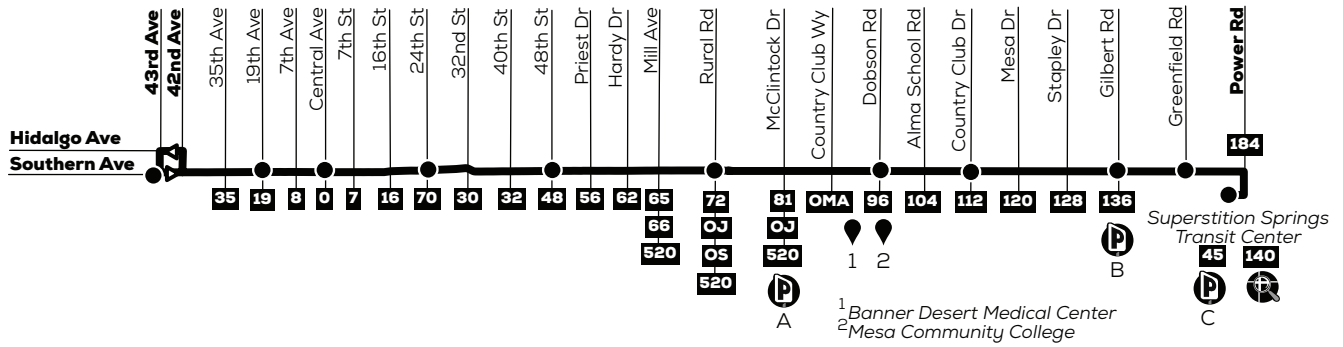

Route 61 – Southern Ave

P **Park-and-Ride**
 A Grace Community Church, NW corner of Southern Ave and Dorsey Ln
 B South Center Shopping Plaza, SW corner of Gilbert Rd and Southern Ave
 C Superstition Springs Transit Center, NW corner of Power Rd and US 60

See fold-out map for routes serving this area.
 Vea el mapa desplegable para las rutas que sirven esta área.

Monday-Friday Eastbound Lunes a Viernes, Rumbo al este

43RD AVE & SOUTHERN AVE	19TH AVE & SOUTHERN AVE	SOUTHERN AVE & CENTRAL AVE	24TH ST & SOUTHERN AVE	48TH ST & SOUTHERN AVE	SOUTHERN AVE & RURAL RD	PRICE RD & SOUTHERN AVE	DOBSON RD & SOUTHERN AVE	COUNTRY CLUB DR & SOUTHERN AVE	GILBERT RD & SOUTHERN AVE	GREENFIELD RD & SOUTHERN AVE	SUPERSTITION SPRINGS TC
4:02	4:13	4:19	4:28	4:38	4:50		5:05	5:15	5:29	5:38	5:51
4:32	4:43	4:49	4:58	5:08	5:20		5:35	5:45	5:59	6:08	6:21
5:02	5:13	5:19	5:28	5:38	5:50		6:05	6:15	6:29	6:38	6:51
5:17	5:28	5:34	5:43	5:53	6:05		6:20	6:30	6:44	6:53	7:06
5:32	5:43	5:49	5:58	6:08	6:20		6:35	6:45	6:59	7:08	7:21
5:47	5:58	6:04	6:13	6:23	6:35		6:50	7:00	7:14	7:23	7:36
6:02	6:13	6:19	6:28	6:38	6:50		7:05	7:15	7:29	7:38	7:51
6:17	6:28	6:34	6:43	6:53	7:05		7:20	7:30	7:44	7:53	8:06
6:32	6:43	6:49	6:58	7:08	7:20		7:35	7:45	7:59	8:08	8:21
6:47	6:58	7:04	7:13	7:23	7:35		7:50	8:00	8:14	8:23	8:36
7:02	7:13	7:19	7:28	7:38	7:50		8:05	8:15	8:29	8:38	8:51
7:17	7:28	7:34	7:43	7:53	8:05		8:20	8:30	8:44	8:53	9:06
7:32	7:43	7:49	7:58	8:08	8:20		8:35	8:45	8:59	9:08	9:21
7:47	7:58	8:04	8:13	8:23	8:35		8:50	9:00	9:14	9:23	9:36
8:02	8:13	8:19	8:28	8:38	8:50		9:05	9:15	9:29	9:38	9:51
8:32	8:43	8:49	8:58	9:08	9:20		9:35	9:45	9:59	10:08	10:21
9:02	9:13	9:19	9:28	9:38	9:50		10:05	10:15	10:29	10:38	10:52
9:32	9:43	9:49	9:58	10:08	10:20		10:36	10:49	11:03	11:12	11:26