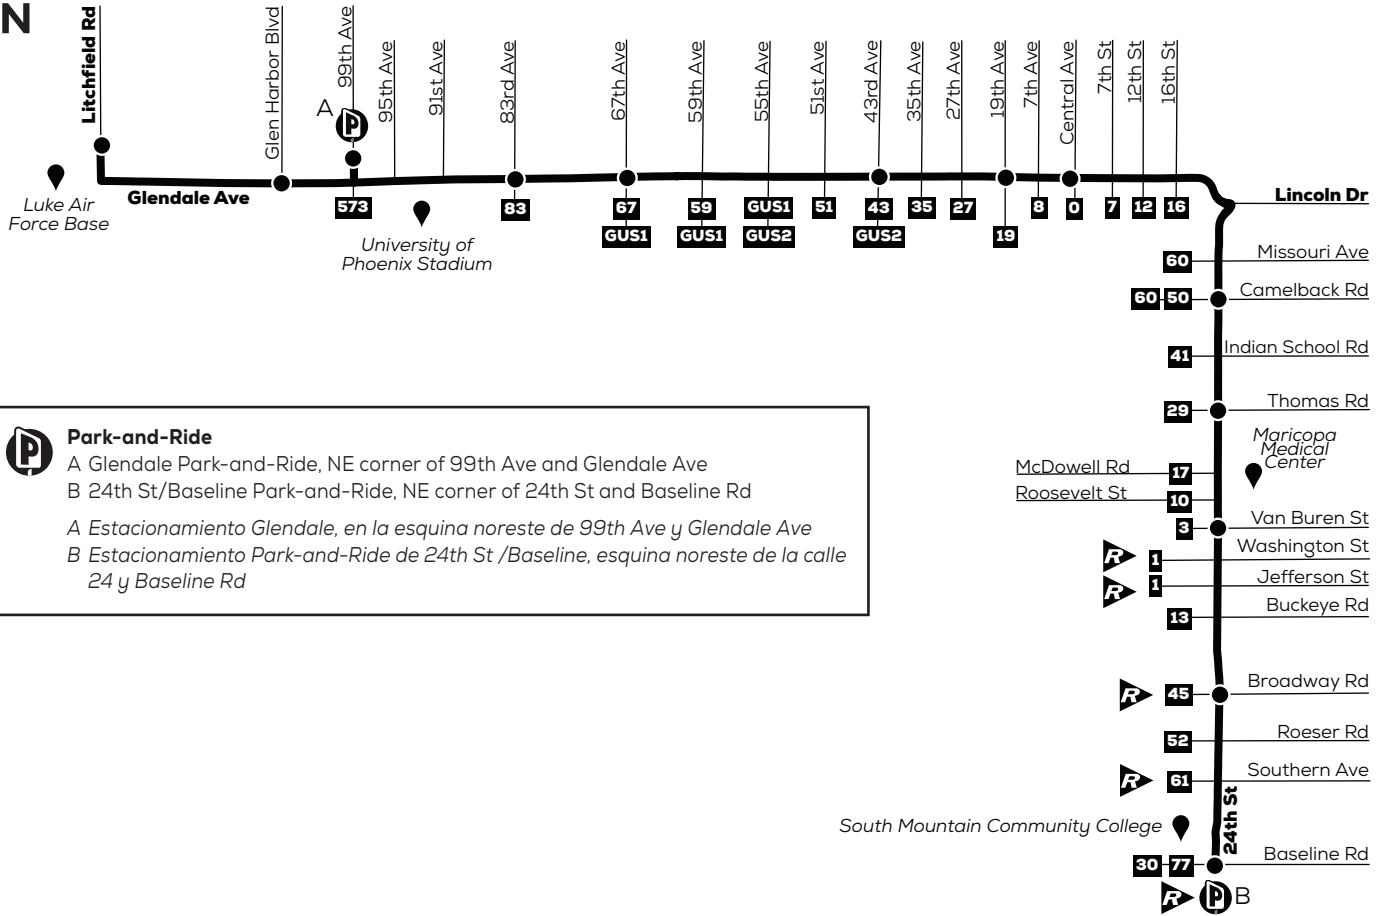

Route 70 – 24th St/Glendale Ave

P **Park-and-Ride**
 A Glendale Park-and-Ride, NE corner of 99th Ave and Glendale Ave
 B 24th St/Baseline Park-and-Ride, NE corner of 24th St and Baseline Rd
 A Estacionamiento Glendale, en la esquina noreste de 99th Ave y Glendale Ave
 B Estacionamiento Park-and-Ride de 24th St /Baseline, esquina noreste de la calle 24 y Baseline Rd

Monday-Friday Eastbound Lunes a Viernes, Rumbo al este

LUKE AFB COMMISSARY	GLEN HARBOR BLVD & GLENDALE AVE	GLENDALE PARK-AND-RIDE	83RD AVE & GLENDALE AVE	67TH AVE & GLENDALE AVE	43RD AVE & GLENDALE AVE	19TH AVE & GLENDALE AVE	CENTRAL AVE & GLENDALE AVE	24TH ST & CAMELBACK RD	24TH ST & THOMAS RD	24TH ST & VAN BUREN ST	24TH ST & BROADWAY RD	24TH ST/BASELINE PARK-AND-RIDE
										4:00	4:12	4:20
										4:35	4:47	4:55
						3:55	4:02	4:17	4:26	4:35	4:47	4:55
					4:13	4:25	4:32	4:47	4:56	5:05	5:17	5:25
				4:43	4:55	5:02	5:17	5:26	5:35	5:47	5:55	
	4:41	4:50	4:58	5:13	5:25	5:32	5:47	5:56	6:06	6:18	6:26	
	5:01	5:10	5:18	5:33	5:45	5:52	6:08	6:18	6:28	6:40	6:48	
	5:20	5:29	5:37	5:52	6:05	6:13	6:30	6:40	6:50	7:02	7:10	
	5:32	5:41	5:49	6:04	6:20	6:28	6:45	6:55	7:05	7:17	7:25	

Monday-Friday Westbound Lunes a Viernes, Rumbo al oeste

24TH ST/BASELINE PARK-AND-RIDE	24TH ST & BROADWAY RD	24TH ST & VAN BUREN ST	24TH ST & THOMAS RD	24TH ST & CAMELBACK RD	CENTRAL AVE & GLENDALE AVE	19TH AVE & GLENDALE AVE	43RD AVE & GLENDALE AVE	67TH AVE & GLENDALE AVE	83RD AVE & GLENDALE AVE	GLENDALE PARK-AND-RIDE	GLEN HARBOR BLVD & GLENDALE AVE	LUKE AFB COMMISSARY
			3:42	3:49	3:57	4:09	4:15	4:25				
3:53	4:01	4:12	4:19	4:27	4:39	4:45	4:55					
4:23	4:31	4:42	4:49	4:57	5:09	5:15	5:25	5:38	5:45	5:54		
4:53	5:01	5:12	5:19	5:27	5:39	5:45	5:55	6:09	6:17	6:26		
5:19	5:27	5:38	5:45	5:53	6:07	6:15	6:30	6:45	6:53		7:02	7:17
5:41	5:49	6:00	6:10	6:20	6:37	6:45	7:00	7:15	7:23	7:32		
5:53	6:01	6:15	6:25	6:35	6:52	7:00	7:15	7:30	7:38	7:47		
6:08	6:16	6:30	6:40	6:50	7:07	7:15	7:30	7:45	7:53		8:02	8:17