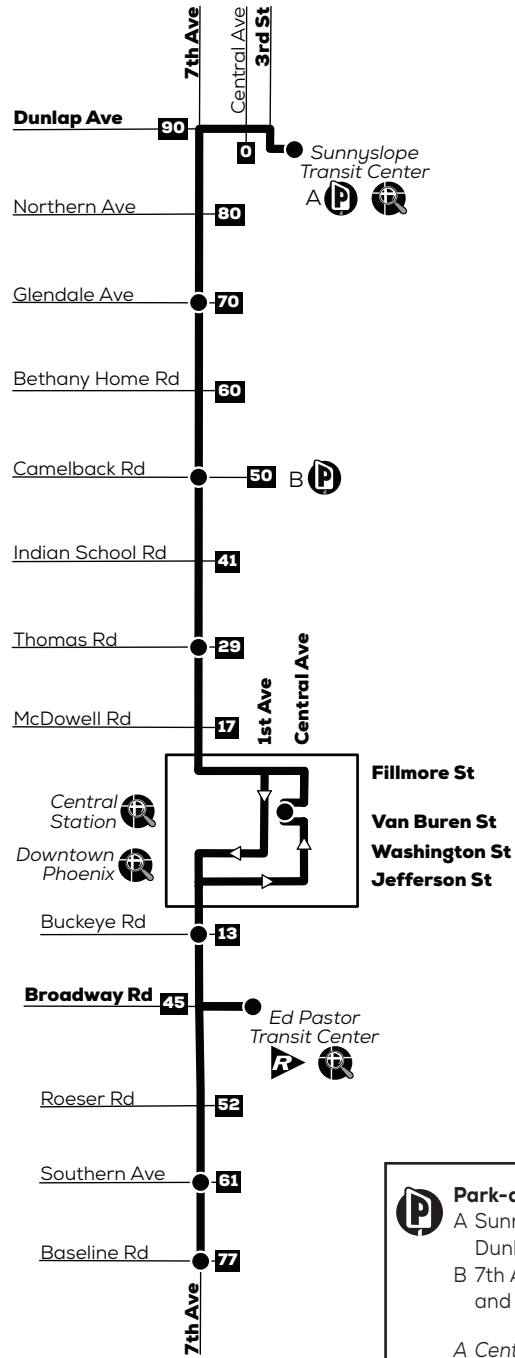

Route 8 – 7th Ave

See fold-out map for routes serving this area.
 Vea el mapa desplegable para las rutas que sirven esta área.

Park-and-Ride

- A Sunnyslope Transit Center, ½ block south of Dunlap Ave on 3rd St
- B 7th Ave/Camelback, SW corner of 7th Ave and Camelback Rd

- A Centro de Transporte Sunnyslope, ½ cuadra al sur de Dunlap Ave en 3rd St
- B 7th Ave y Camelback Rd, esquina suroeste de 7th Ave y Camelback Rd

Route 8 – 7th Ave

Monday-Friday Northbound Lunes a Viernes, Rumbo al norte