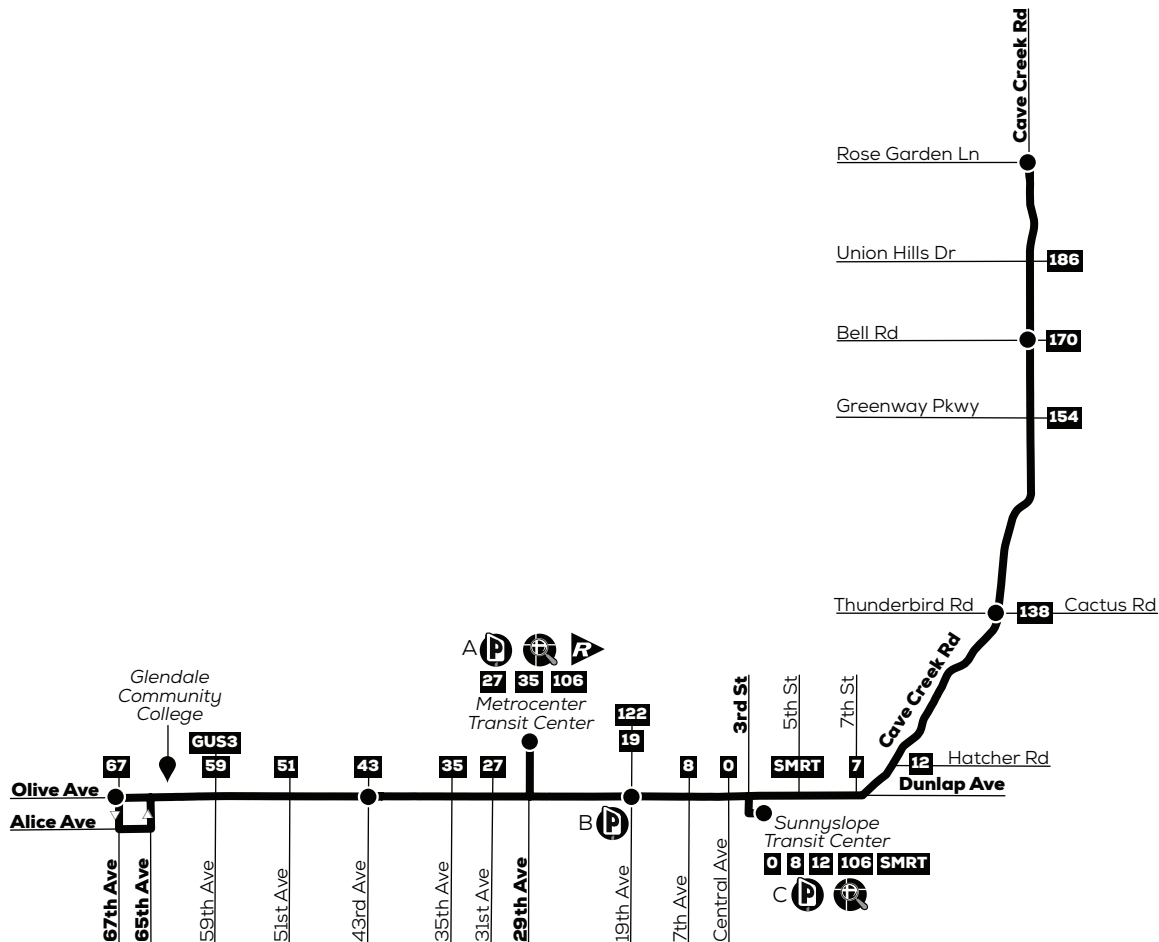

# Route 90 – Dunlap Ave/Cave Creek Rd

** Park-and-Ride**

- A Metrocenter Transit Center, SW corner of mall parking lot
- B 19th Ave/Dunlap Park-and-Ride, SW corner of 19th Ave and Dunlap Ave
- C Sunnyslope Transit Center, ½ block south of Dunlap Ave on 3rd St

# Route 90 – Dunlap Ave/Cave Creek Rd