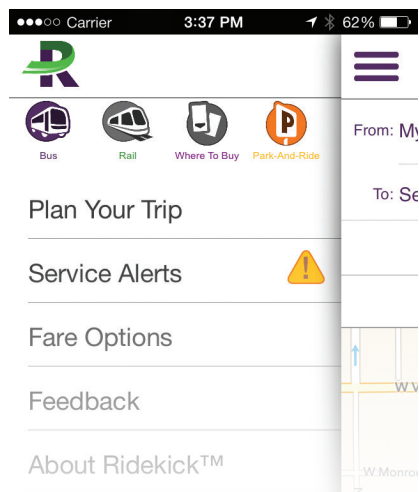

70

Bookmarking your favorites

Trips:

After you plan a trip, you can bookmark it by clicking the heart in the bottom left-hand corner

Stops and stations:

1. From the main screen, click on the *heart* in the upper right-hand corner
2. Click on the *heart with a plus sign*
3. Search for your new location
4. Name your trip and click *Add to Favorites*

Carrier 9:04 AM 91%

Cancel

Search Results

Favorites

Near Me

Use intersections when searching in the “to here/from here” fields. Separate street names with the word “and”.

Get more information with tray tools

Click on the three horizontal lines to:

- Plan your trip
- Get scheduled service alerts
- Find your fare
- Provide feedback
- Turn on/off icons

TIP Customize your map view by clicking on a particular symbol. It will grey out and when you return to the map, you will not see that icon.

Tips for planning your trip

-  Click on the *heart* in the upper right-hand corner to quickly access your favorite stops and trips
-  Use the *Near Me* tab to quickly find all of the stops close to you
-  On the map view, click the *arrow* in the bottom right-hand corner and the app will automatically pinpoint your current location