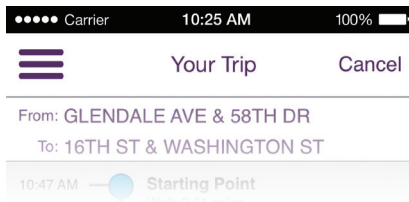

Carrier 9:04 AM 91%

Cancel

Search Results

Favorites

Near Me

Use intersections when searching in the “to here/from here” fields. Separate street names with the word “and”.

Get more information with tray tools

Click on the three horizontal lines to:

- Plan your trip
- Get scheduled service alerts
- Find your fare
- Provide feedback
- Turn on/off icons

TIP Customize your map view by clicking on a particular symbol. It will grey out and when you return to the map, you will not see that icon.

Tips for planning your trip

-  Click on the *heart* in the upper right-hand corner to quickly access your favorite stops and trips
-  Use the *Near Me* tab to quickly find all of the stops close to you
-  On the map view, click the *arrow* in the bottom right-hand corner and the app will automatically pinpoint your current location